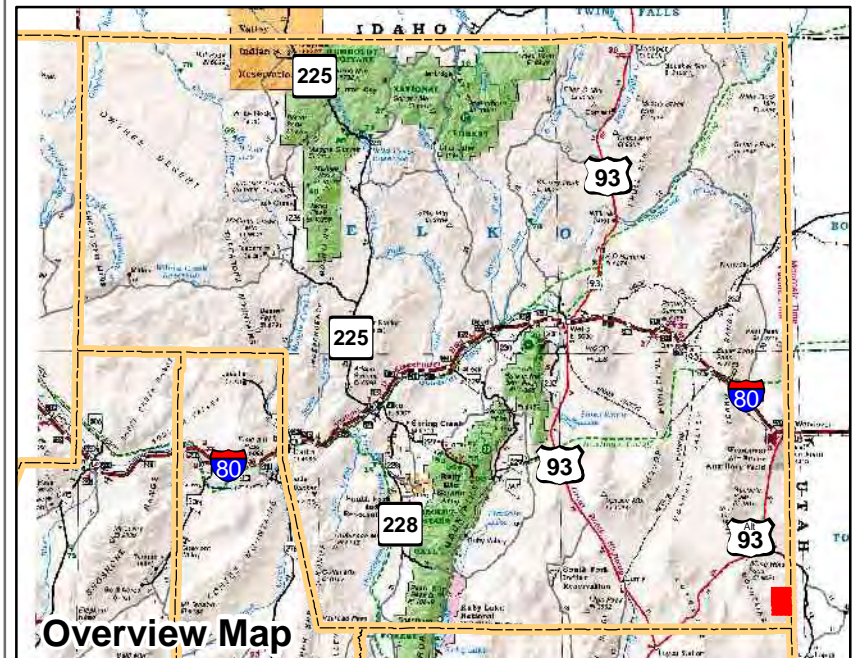

010-680
Township 27N Range 70E
of the Mount Diablo Meridian, Nevada

- Legend**
- Subject Parcel
 - Parcel
 - Public Land
 - Lot
 - Section
 - Township/Range
 - County Line

This map does NOT represent a survey. It is compiled from official records, including surveys and deeds. Recorded documents should be used for detailed legal information. Unless approved by Elko County Assessor, other uses are forbidden.