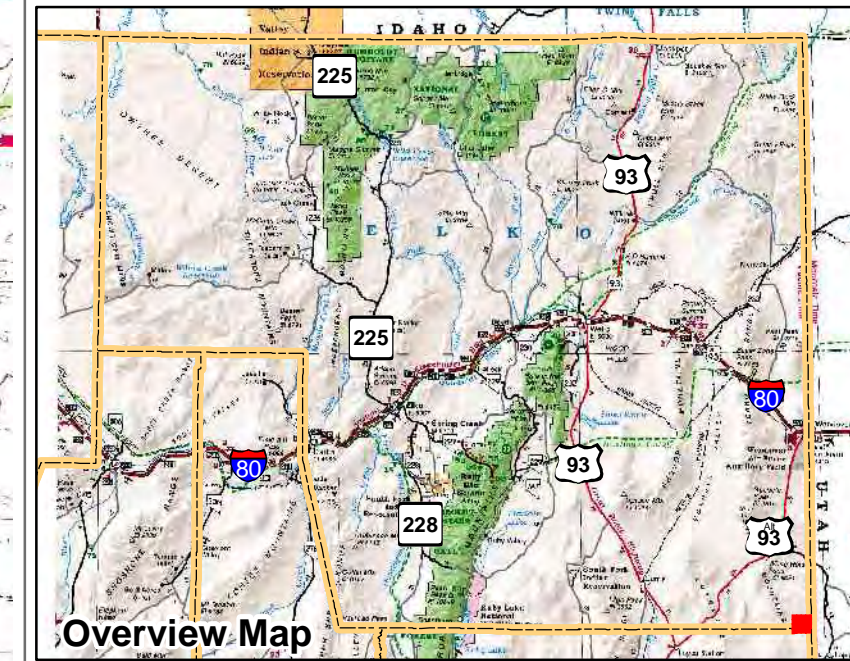

010-670
Township 26N Range 70E
of the Mount Diablo Meridian, Nevada

Legend

- Subject Parcel
- Parcel
- Public Land
- Lot
- Section
- Township/Range
- County Line

This map does NOT represent a survey. It is compiled from official records, including surveys and deeds. Recorded documents should be used for detailed legal information. Unless approved by Elko County Assessor, other uses are forbidden.