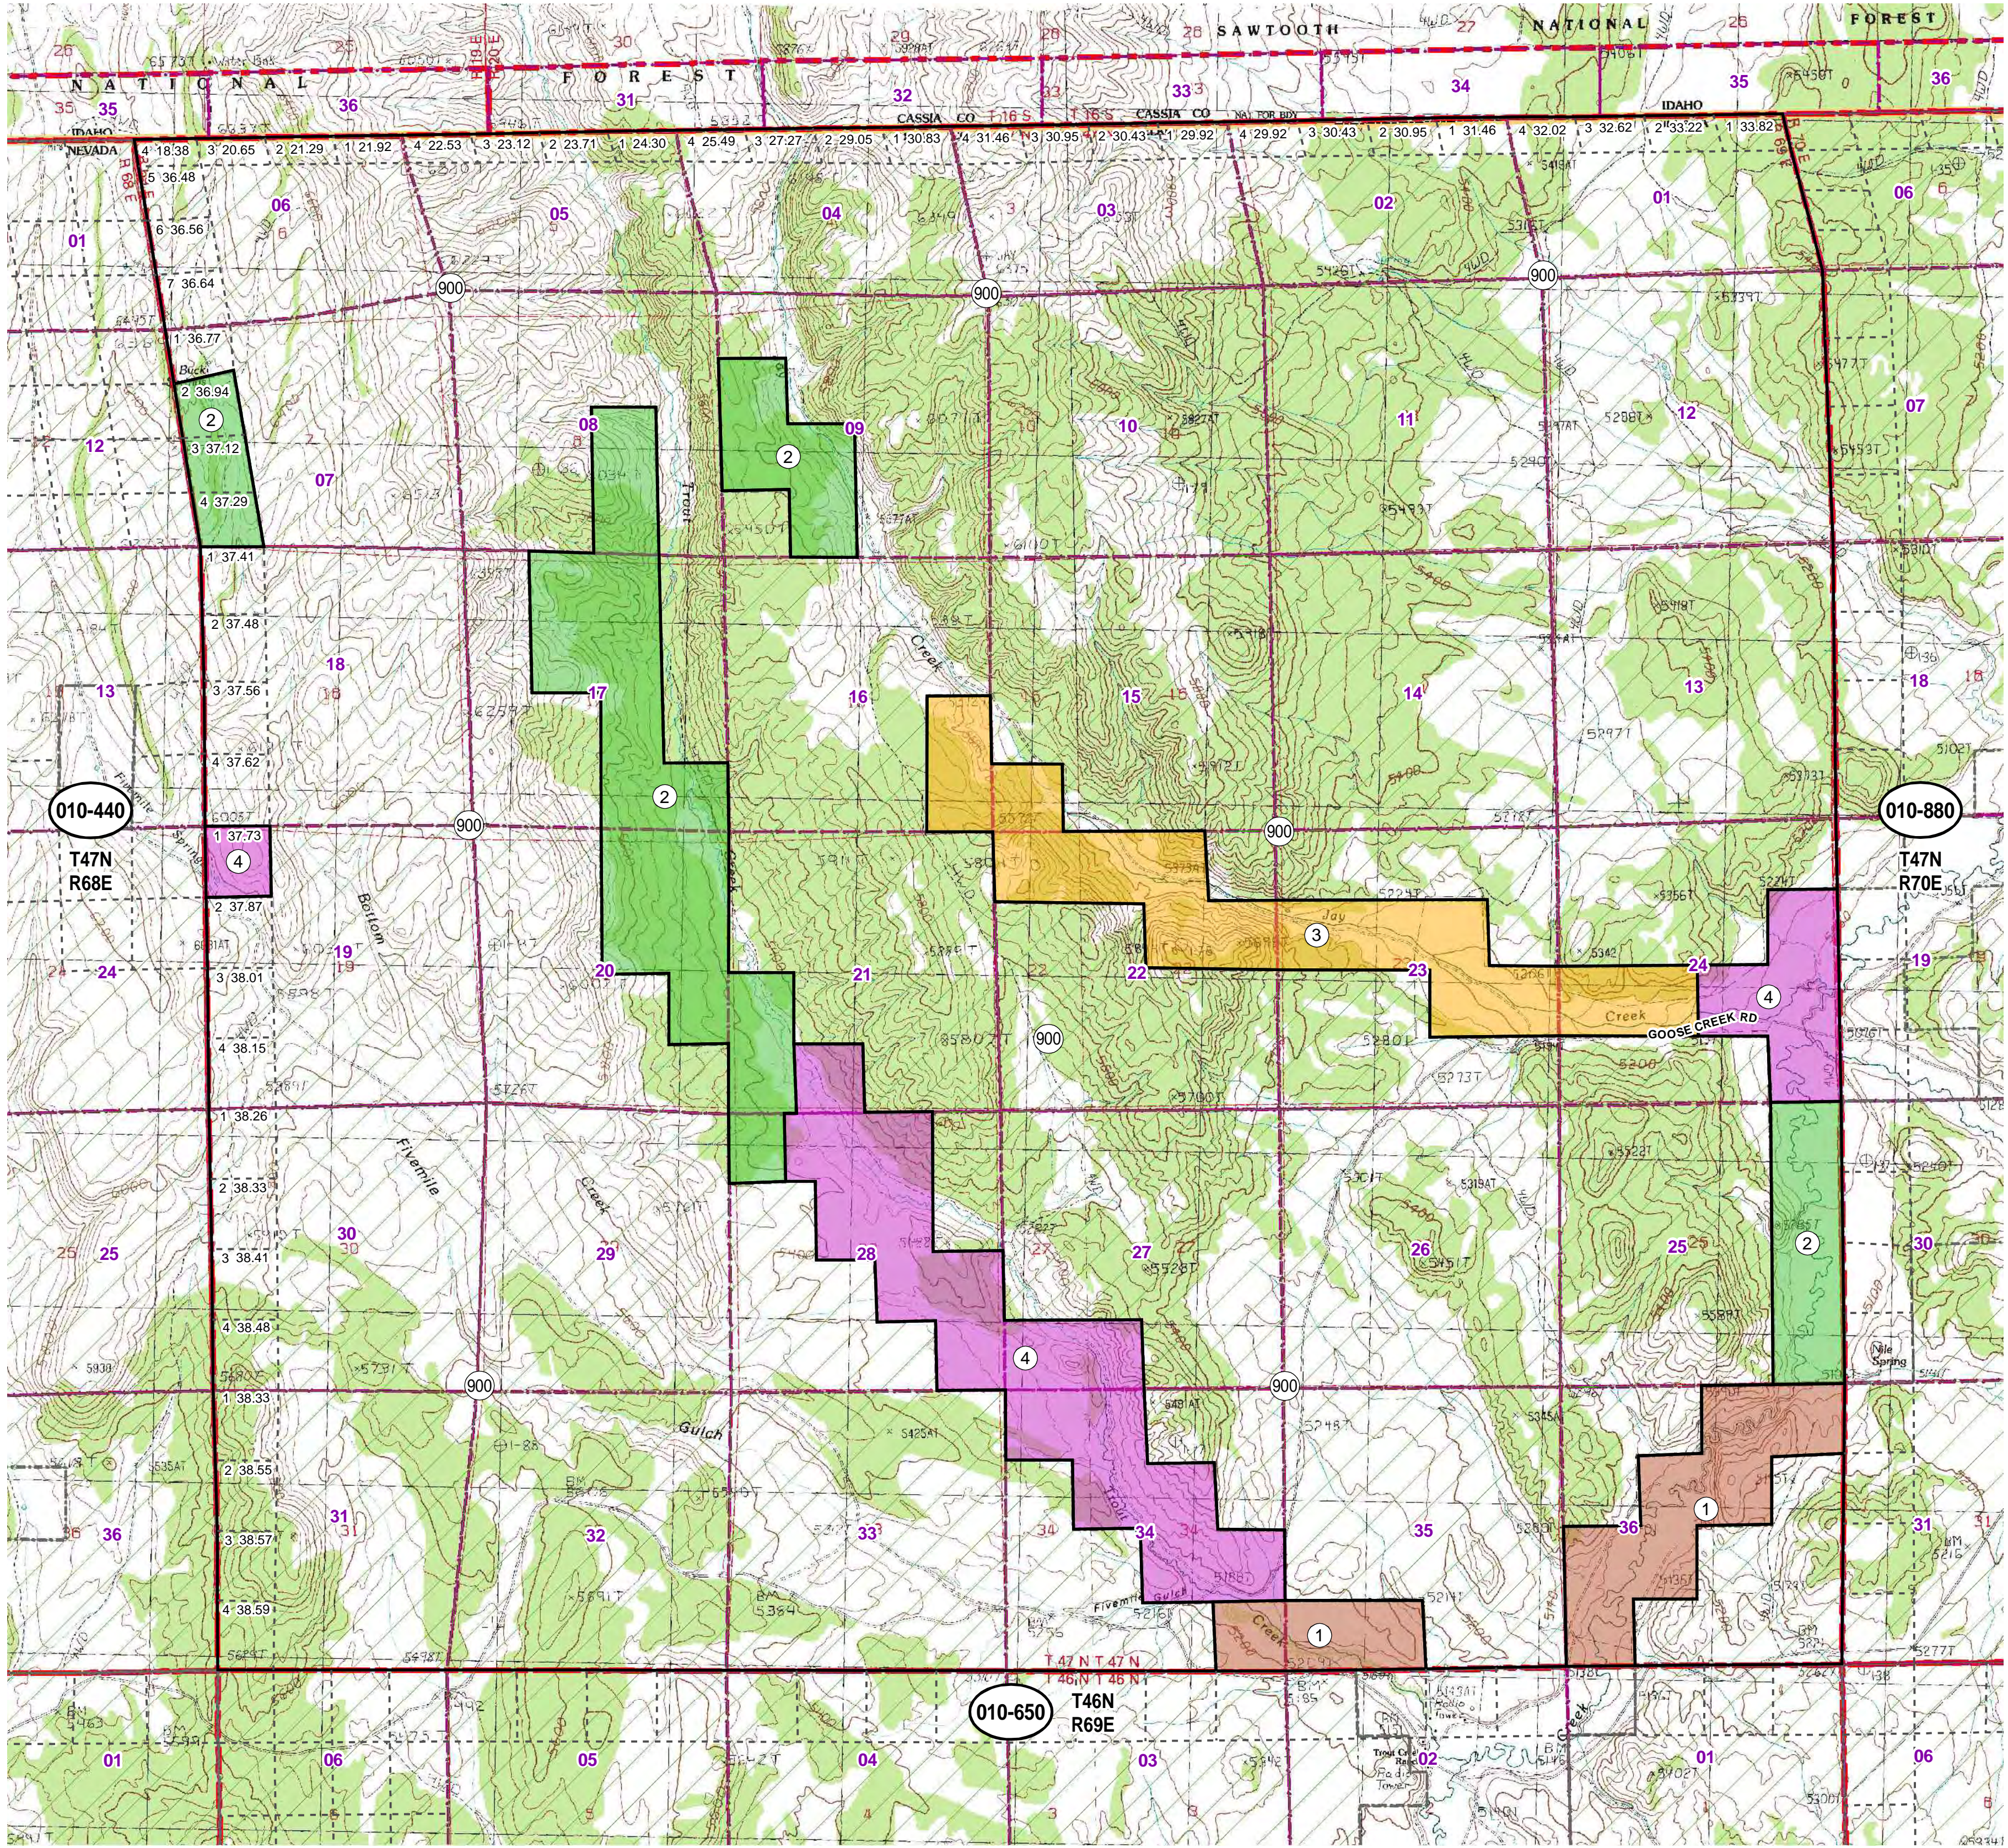

010-660
Township 47N Range 69E
of the Mount Diablo Meridian, Nevada

Legend

- Subject Parcel
- Parcel
- Public Land
- Lot
- Section
- Township/Range
- County Line

This map does NOT represent a survey. It is compiled from official records, including surveys and deeds. Recorded documents should be used for detailed legal information. Unless approved by Elko County Assessor, other uses are forbidden.

Reference Documents:

FOR ASSESSMENT USE ONLY

Background DRG was downloaded from the W. M. Keck Earth Sciences & Mining Research Information Center.
 Last Update 11/29/2010 JLS
 Product of GIS