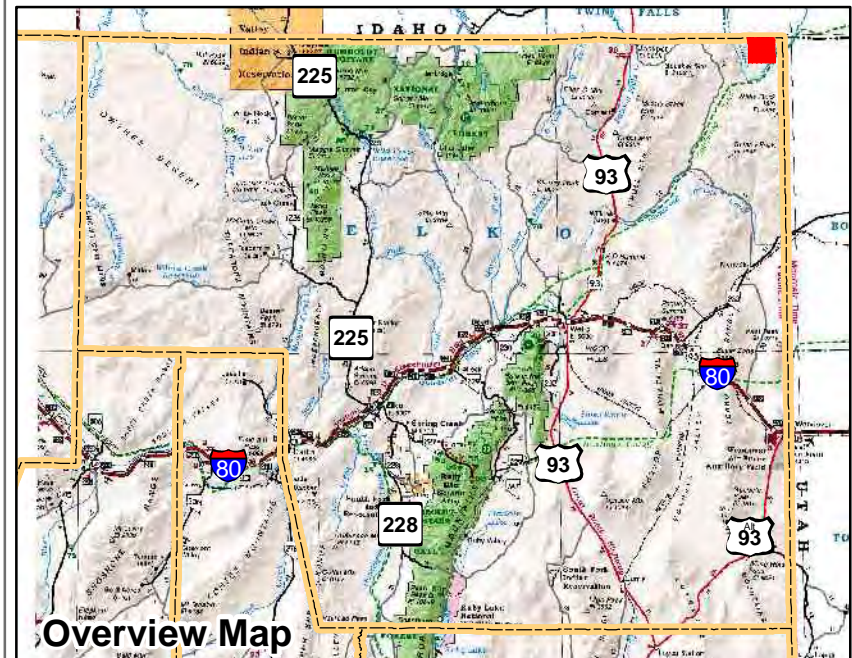

010-660
Township 47N Range 69E
of the Mount Diablo Meridian, Nevada

Legend

- Subject Parcel
- Parcel
- Public Land
- Lot
- Section
- Township/Range
- County Line

This map does NOT represent a survey. It is compiled from official records, including surveys and deeds. Recorded documents should be used for detailed legal information. Unless approved by Elko County Assessor, other uses are forbidden.