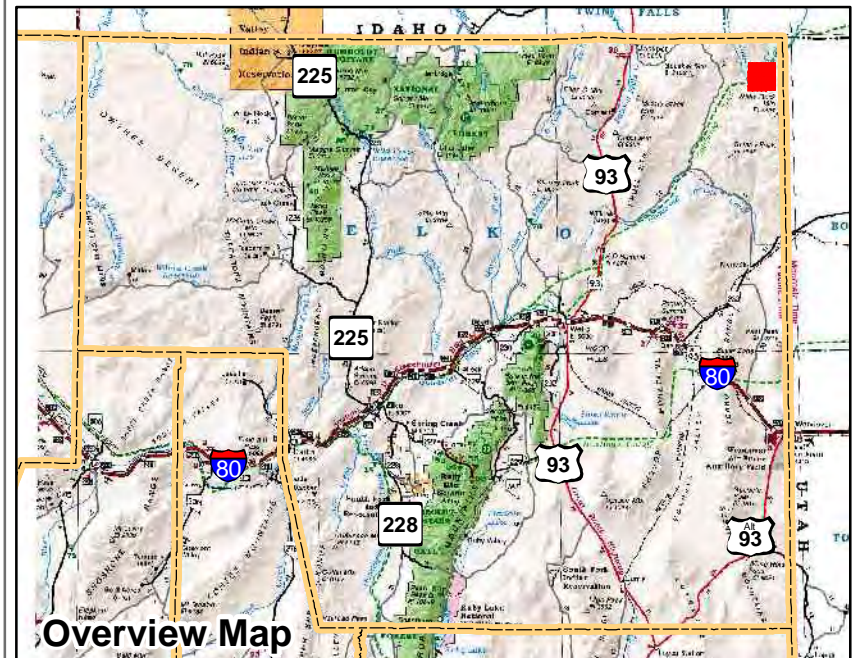

010-650
Township 46N Range 69E
of the Mount Diablo Meridian, Nevada

- Legend**
- Subject Parcel
 - Parcel
 - Public Land
 - Lot
 - Section
 - Township/Range
 - County Line

This map does NOT represent a survey. It is compiled from official records, including surveys and deeds. Recorded documents should be used for detailed legal information. Unless approved by Elko County Assessor, other uses are forbidden.