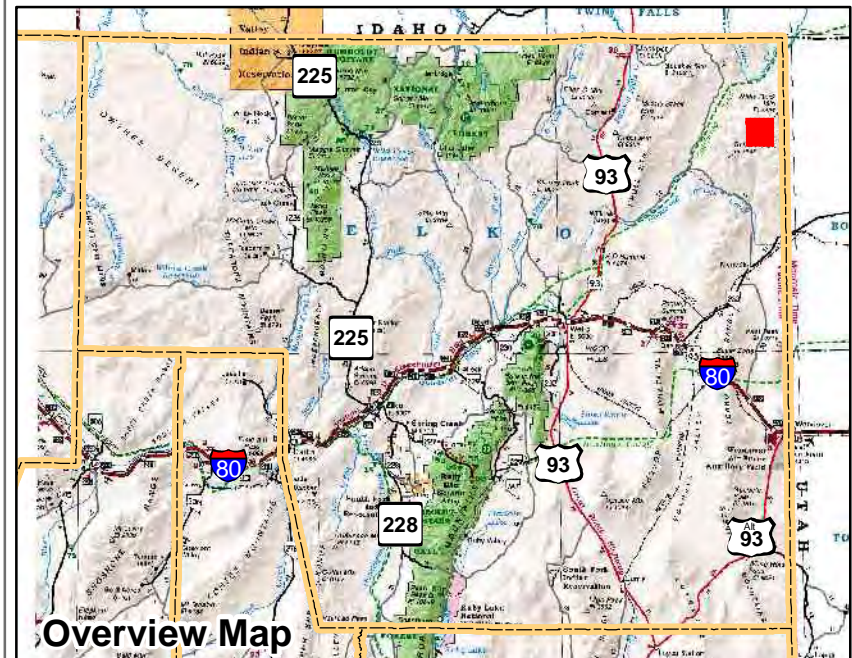

010-640
Township 45N Range 69E
of the Mount Diablo Meridian, Nevada

- Legend**
- Subject Parcel
 - Parcel
 - Public Land
 - Lot
 - Section
 - Township/Range
 - County Line

This map does NOT represent a survey. It is compiled from official records, including surveys and deeds. Recorded documents should be used for detailed legal information. Unless approved by Elko County Assessor, other uses are forbidden.