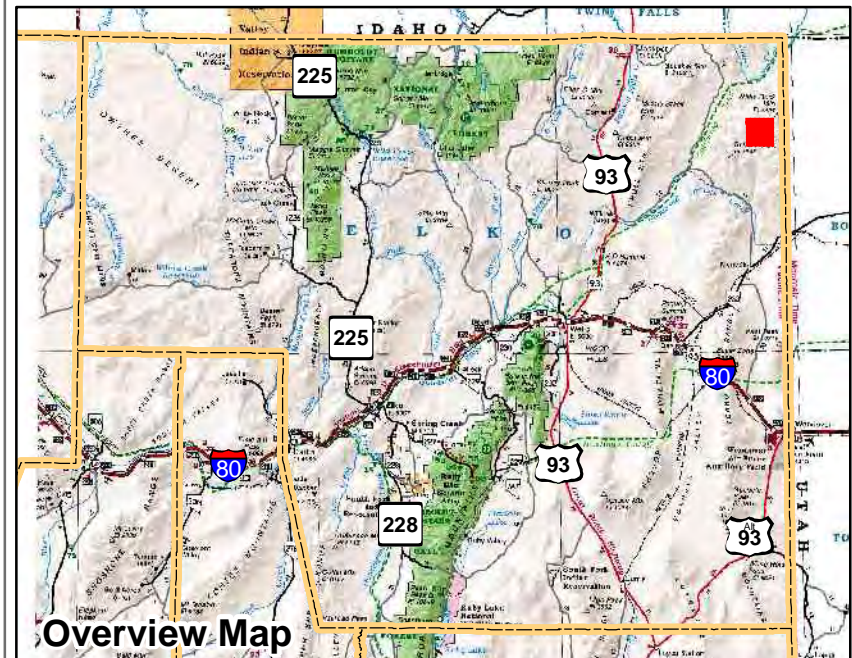

010-630
Township 44N Range 69E
of the Mount Diablo Meridian, Nevada

Legend

- Subject Parcel
- Parcel
- Public Land
- Lot
- Section
- Township/Range
- County Line

This map does NOT represent a survey. It is compiled from official records, including surveys and deeds. Recorded documents should be used for detailed legal information. Unless approved by Elko County Assessor, other uses are forbidden.