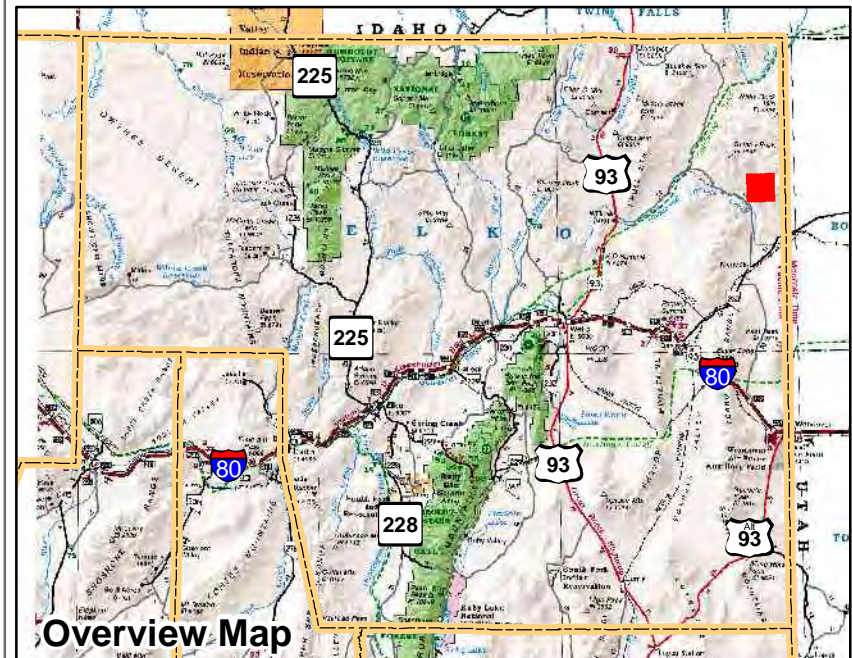

010-610
Township 42N Range 69E
of the Mount Diablo Meridian, Nevada

- Legend**
- Subject Parcel
 - Parcel
 - Public Land
 - Lot
 - Section
 - Township/Range
 - County Line

This map does NOT represent a survey. It is compiled from official records, including surveys and deeds. Recorded documents should be used for detailed legal information. Unless approved by Elko County Assessor, other uses are forbidden.