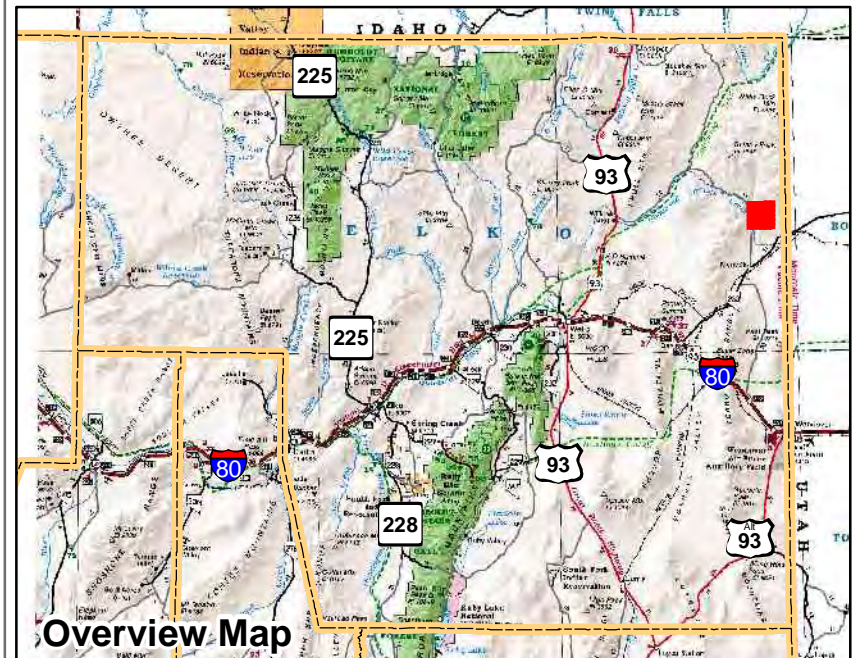

010-600
Township 41N Range 69E
of the Mount Diablo Meridian, Nevada

- Legend**
- Subject Parcel
 - Parcel
 - Public Land
 - Lot
 - Section
 - Township/Range
 - County Line

This map does NOT represent a survey. It is compiled from official records, including surveys and deeds. Recorded documents should be used for detailed legal information. Unless approved by Elko County Assessor, other uses are forbidden.