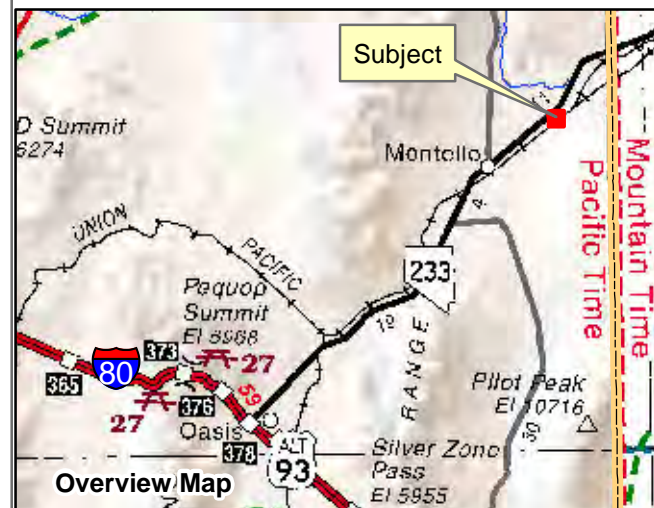

010-59G
Gamble District
Section 36 Township 40N Range 69E
of the Mount Diablo Meridian, Nevada

Legend

- Subject Parcel
- Parcel
- Lot
- Public Land
- Railroad
- Section
- Township/Range

Reference Documents:

This map does NOT represent a survey. It is compiled from official records, including surveys and deeds. Recorded documents should be used for detailed legal information. Unless approved by Elko County Assessor, other uses are forbidden.