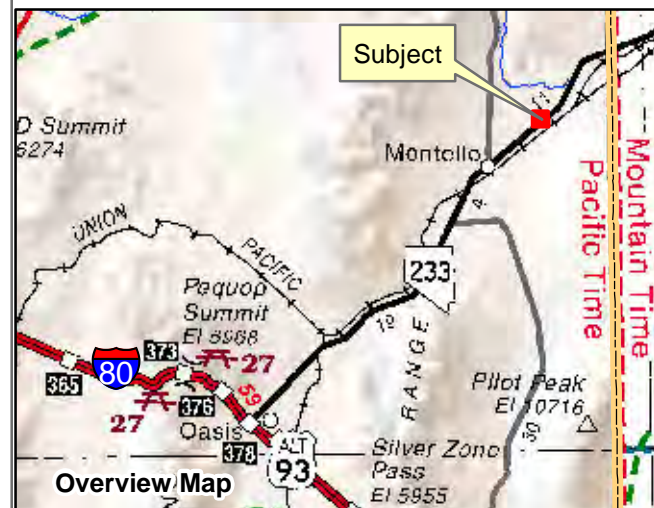

010-59F
Gamble District
Section 35 Township 40N Range 69E
of the Mount Diablo Meridian, Nevada

- Legend**
- Subject Parcel
 - Parcel
 - Lot
 - Public Land
 - Railroad
 - Section
 - Township/Range

Reference Documents:

This map does NOT represent a survey. It is compiled from official records, including surveys and deeds. Recorded documents should be used for detailed legal information. Unless approved by Elko County Assessor, other uses are forbidden.