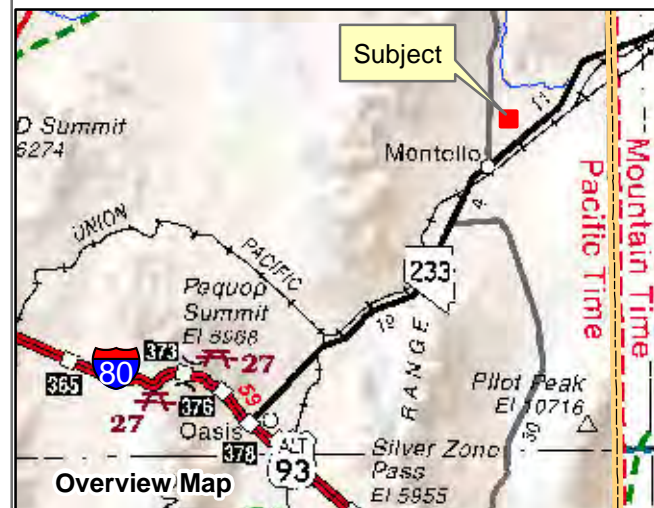

**010-59E**  
**Gamble District**  
**Section 33 Township 40N Range 69E**  
**of the Mount Diablo Meridian, Nevada**

- Legend**
- Subject Parcel
  - Parcel
  - Lot
  - Public Land
  - Railroad
  - Section
  - Township/Range

Reference Documents:

This map does NOT represent a survey. It is compiled from official records, including surveys and deeds. Recorded documents should be used for detailed legal information. Unless approved by Elko County Assessor, other uses are forbidden.