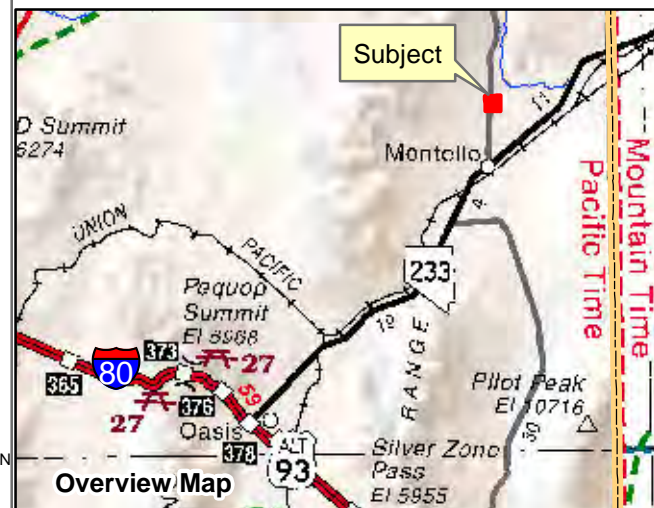

010-59C
Gamble District
Section 29 Township 40N Range 69E
of the Mount Diablo Meridian, Nevada

- Legend**
- Subject Parcel
 - Parcel
 - Lot
 - Public Land
 - Railroad
 - Section
 - Township/Range

Reference Documents:

This map does NOT represent a survey. It is compiled from official records, including surveys and deeds. Recorded documents should be used for detailed legal information. Unless approved by Elko County Assessor, other uses are forbidden.