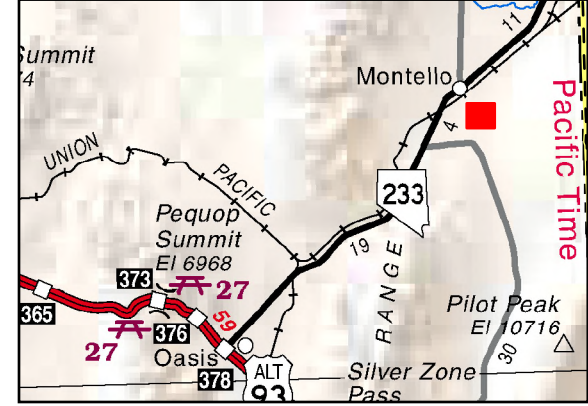

**010-58Q**  
 Gamble District  
 Section 29 Township 39N Range 69E  
 of the Mount Diablo Meridian, Nevada

**Legend**

- Parcel
- Road
- Public Land
- Section

Reference Documents:  
 Map# 837500, 862832

This map does NOT represent a survey.  
 It is compiled from official records, including  
 surveys and deeds. Recorded documents  
 should be used for detailed legal information.  
 Unless approved by Elko County Assessor, other  
 uses are forbidden.