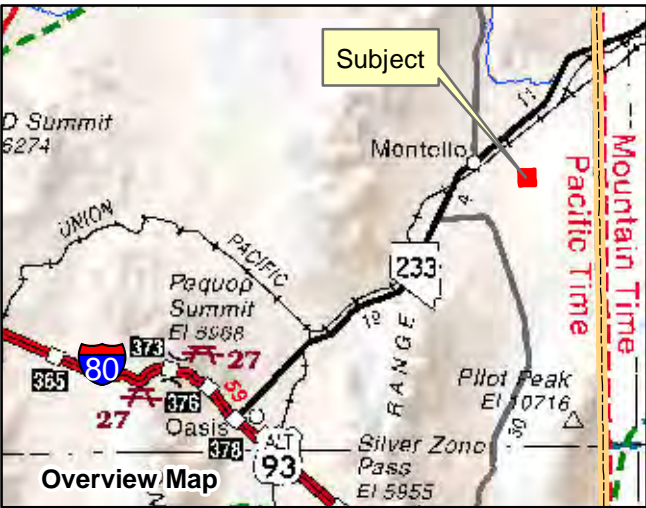

010-58N
Gamble District
Section 23 Township 39N Range 69E
of the Mount Diablo Meridian, Nevada

Legend

- Subject Parcel
- Parcel
- Lot
- Public Land
- Railroad
- Section
- Township/Range

Reference Documents:

This map does NOT represent a survey. It is compiled from official records, including surveys and deeds. Recorded documents should be used for detailed legal information. Unless approved by Elko County Assessor, other uses are forbidden.