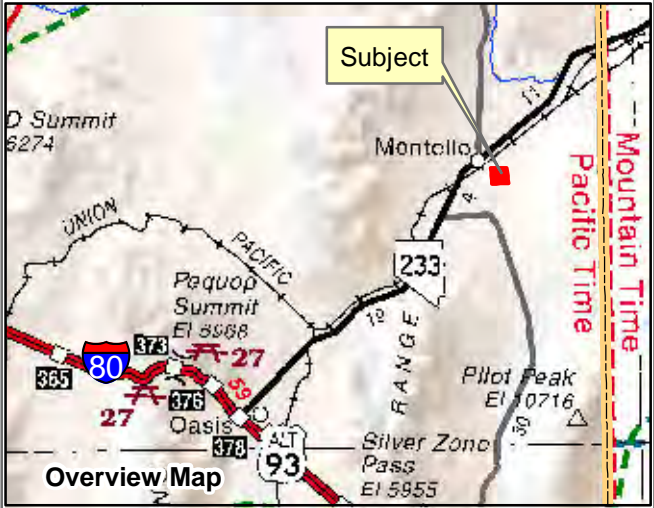

010-58M
Gamble District
Section 21 Township 39N Range 69E
of the Mount Diablo Meridian, Nevada

Legend

- Subject Parcel
- Parcel
- Lot
- Public Land
- Railroad
- Section
- Township/Range

Reference Documents:

This map does NOT represent a survey. It is compiled from official records, including surveys and deeds. Recorded documents should be used for detailed legal information. Unless approved by Elko County Assessor, other uses are forbidden.