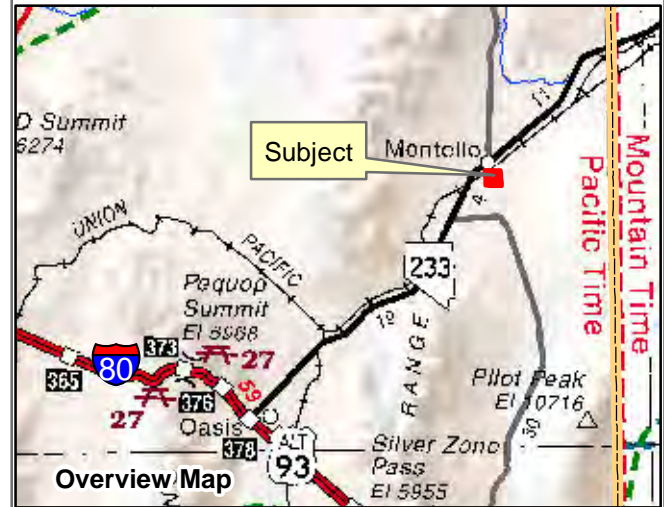

010-58L
 Page 2 of 2
 Gamble District
 Section 20 Township 39N Range 69E
 of the Mount Diablo Meridian, Nevada

- Legend**
- Subject Parcel
 - Public Land
 - Section
 - Township/Range

Reference Documents:

This map does NOT represent a survey. It is compiled from official records, including surveys and deeds. Recorded documents should be used for detailed legal information. Unless approved by Elko County Assessor, other uses are forbidden.