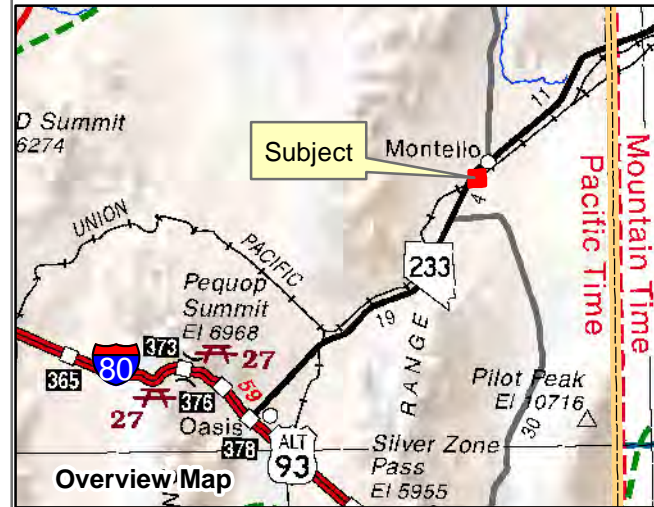

010-58L
 Page 1 of 2
 Gamble District
 Section 19 Township 39N Range 69E
 of the Mount Diablo Meridian, Nevada

- Legend**
- Subject Parcel
 - Public Land
 - Section
 - Township/Range

Reference Documents:

This map does NOT represent a survey. It is compiled from official records, including surveys and deeds. Recorded documents should be used for detailed legal information. Unless approved by Elko County Assessor, other uses are forbidden.