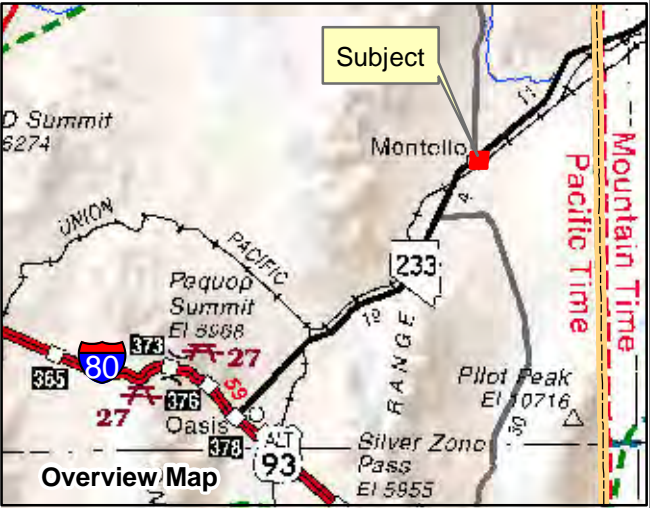

**010-58K**  
**Gamble District**  
**Section 17 Township 39N Range 69E**  
**of the Mount Diablo Meridian, Nevada**

- Legend**
- Subject Parcel
  - Parcel
  - Lot
  - Public Land
  - Railroad
  - Section
  - Township/Range

Reference Documents:

This map does NOT represent a survey. It is compiled from official records, including surveys and deeds. Recorded documents should be used for detailed legal information. Unless approved by Elko County Assessor, other uses are forbidden.