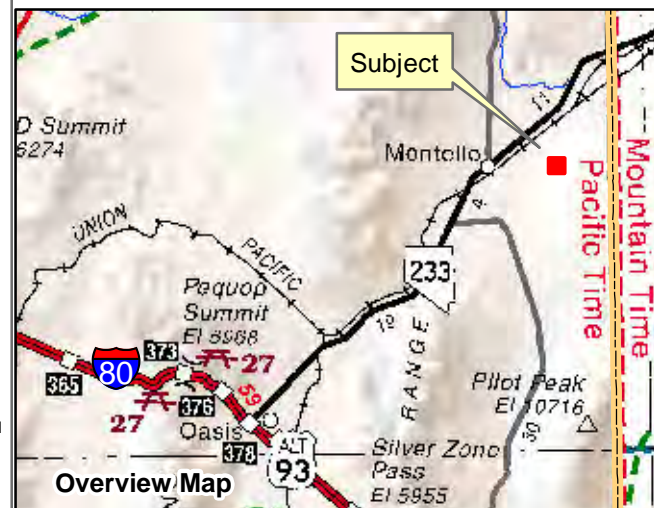

010-58H
Gamble District
Section 13 Township 39N Range 69E
of the Mount Diablo Meridian, Nevada

- Legend**
- Subject Parcel
 - Parcel
 - Lot
 - Public Land
 - Railroad
 - Section
 - Township/Range

Reference Documents:

This map does NOT represent a survey. It is compiled from official records, including surveys and deeds. Recorded documents should be used for detailed legal information. Unless approved by Elko County Assessor, other uses are forbidden.