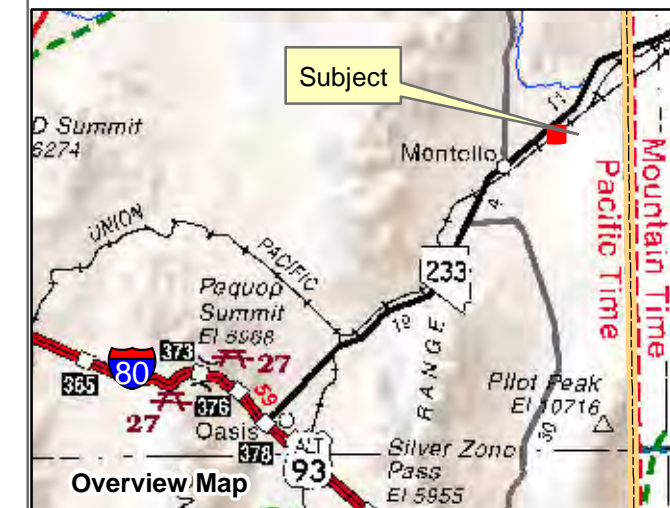

010-58B
Gamble District
Section 2 Township 39N Range 69E
of the Mount Diablo Meridian, Nevada

- Legend**
- Subject Parcel
 - Parcel
 - Lot
 - Public Land
 - Railroad
 - Section
 - Township/Range

Reference Documents:

This map does NOT represent a survey. It is compiled from official records, including surveys and deeds. Recorded documents should be used for detailed legal information. Unless approved by Elko County Assessor, other uses are forbidden.