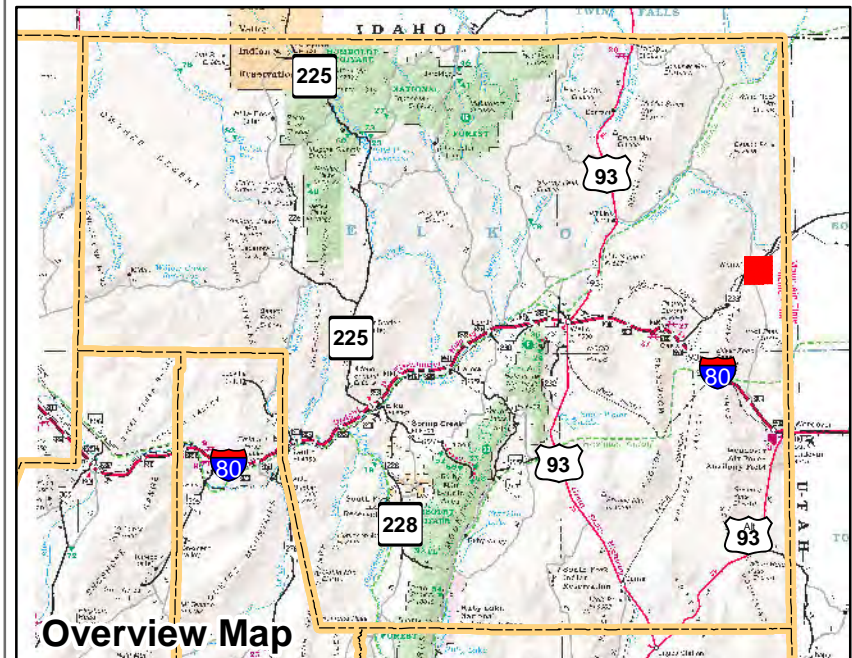

## Township 39N Range 69E

### of the Mount Diablo Meridian, Nevada

#### Legend

- Subject Parcel
- Parcel
- Public Land
- Lot
- Section
- Township/Range
- County Line
- Railroad

This map does NOT represent a survey. It is compiled from official records, including surveys and deeds. Recorded documents should be used for detailed legal information. Unless approved by Elko County Assessor, other uses are forbidden.