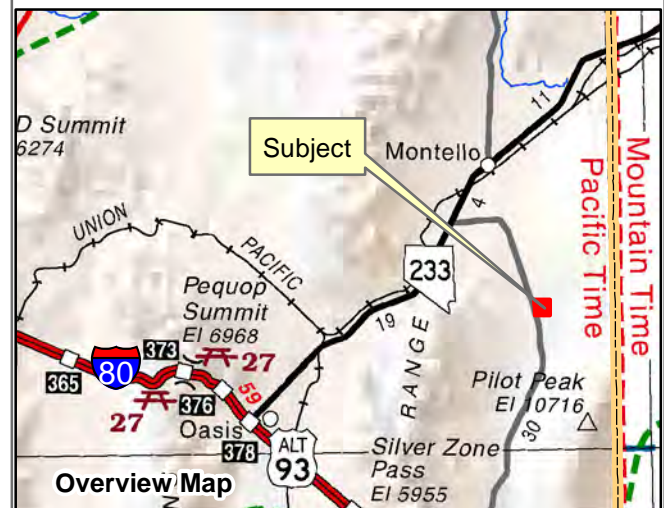

010-57R
Gamble District
Section 35 Township 38N Range 69E
of the Mount Diablo Meridian, Nevada

- Legend**
- Subject Parcel
 - Parcel
 - Section
 - Township/Range
 - Public Land

Reference Documents:
807527

This map does NOT represent a survey. It is compiled from official records, including surveys and deeds. Recorded documents should be used for detailed legal information. Unless approved by Elko County Assessor, other uses are forbidden.

FOR ASSESSMENT USE ONLY

Background image - 2019 NAIP flyover downloaded from the W. M. Keck Earth Sciences & Mining Research Information Center.
 Product of GIS
 Last Update 06/30/2022 JLS