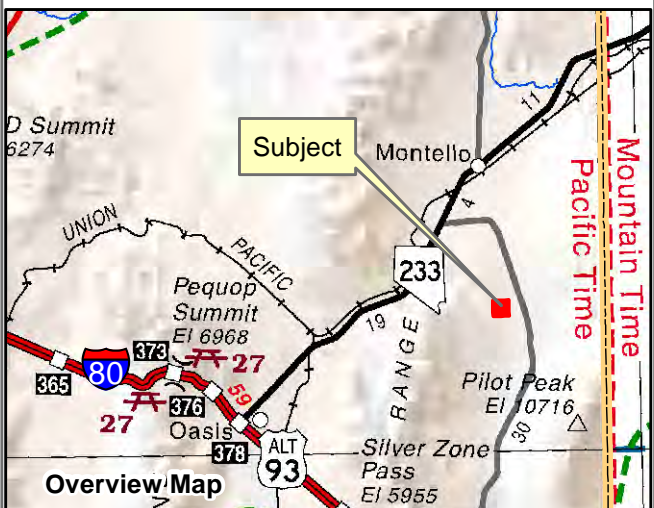

010-57Q
Gamble District
Section 33 Township 38N Range 69E
of the Mount Diablo Meridian, Nevada

- Legend**
- Subject Parcel
 - Parcel
 - Section
 - Township/Range
 - Public Land

Reference Documents:
797609

This map does NOT represent a survey. It is compiled from official records, including surveys and deeds. Recorded documents should be used for detailed legal information. Unless approved by Elko County Assessor, other uses are forbidden.