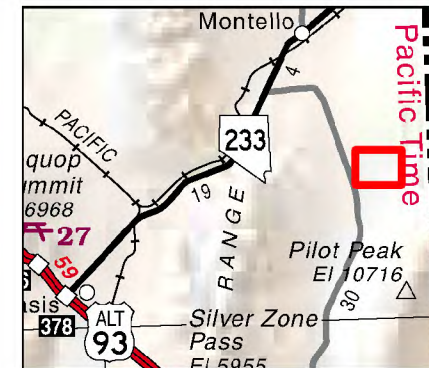

# 010-57M Gamble District

Section 25 Township 38N Range 69E  
of the Mount Diablo Meridian, Nevada

## Legend

- Subject Parcel
- Parcel
- Public Land
- Section
- Township/Range

Reference Documents:  
Map# 823898

This map does NOT represent a survey.  
It is compiled from official records, including  
surveys and deeds. Recorded documents  
should be used for detailed legal information.  
Unless approved by Elko County Assessor, other  
uses are forbidden.