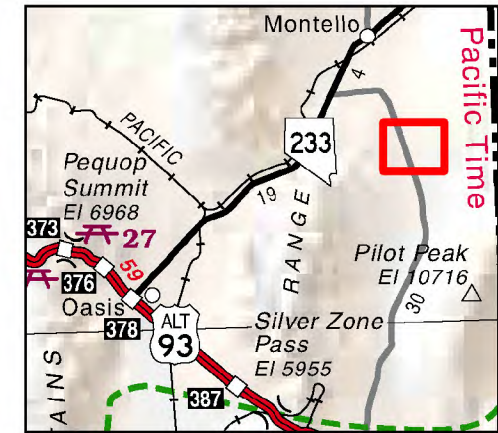

010-57H Gamble District

Section 15 Township 38N Range 69E
of the Mount Diablo Meridian, Nevada

Legend

- Subject Parcel
- Parcel
- Public Land
- Road
- Section

Reference Documents:
Map# 826263

This map does NOT represent a survey.
It is compiled from official records, including
surveys and deeds. Recorded documents
should be used for detailed legal information.
Unless approved by Elko County Assessor, other
uses are forbidden.