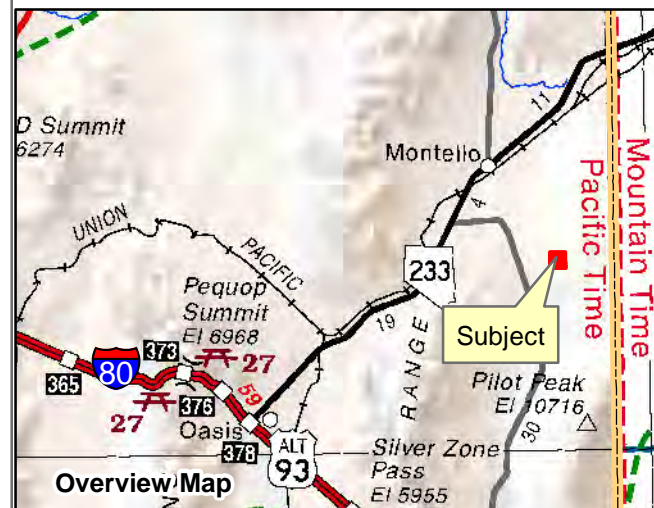

010-57G
Gamble District
Section 13 Township 38N Range 69E
of the Mount Diablo Meridian, Nevada

- Legend**
- Subject Parcel
 - Parcel
 - Section
 - Township/Range
 - Public Land

Reference Documents:
 ROS# 698338

This map does NOT represent a survey. It is compiled from official records, including surveys and deeds. Recorded documents should be used for detailed legal information. Unless approved by Elko County Assessor, other uses are forbidden.