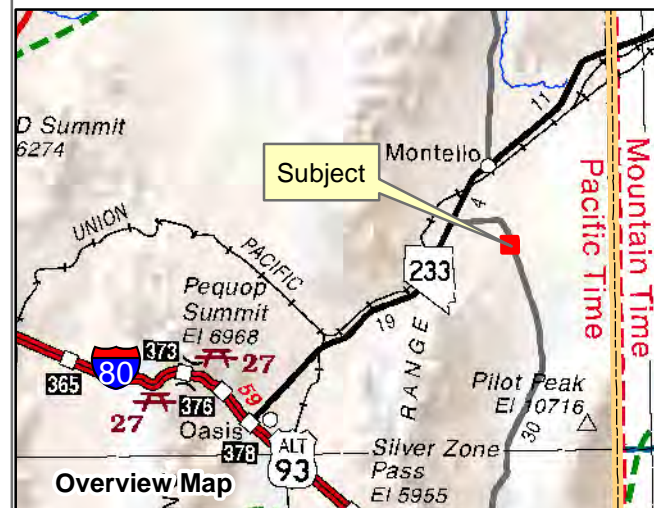

010-57E
Gamble District
Section 09 Township 38N Range 69E
of the Mount Diablo Meridian, Nevada

- Legend**
- Subject Parcel
 - Parcel
 - Public Land
 - Section
 - Township/Range

Reference Documents:
 Map# 782888

This map does NOT represent a survey. It is compiled from official records, including surveys and deeds. Recorded documents should be used for detailed legal information. Unless approved by Elko County Assessor, other uses are forbidden.