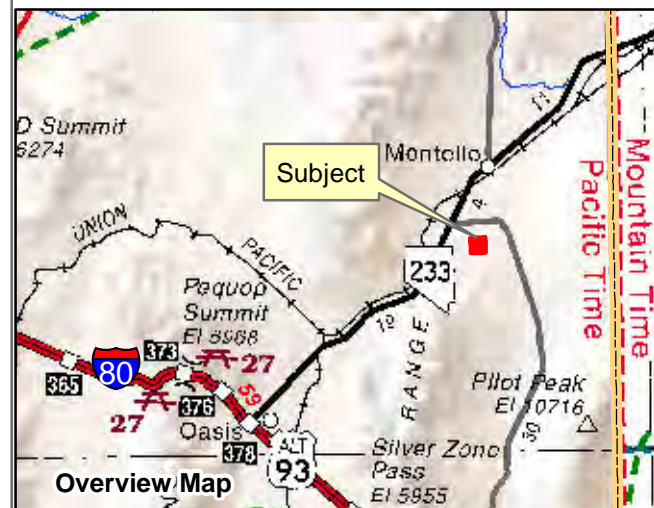

010-57D
Gamble District
Section 07 Township 38N Range 69E
of the Mount Diablo Meridian, Nevada

- Legend**
- Subject Parcel
 - Parcel
 - Public Land
 - Section
 - Township/Range

Reference Documents:

This map does NOT represent a survey. It is compiled from official records, including surveys and deeds. Recorded documents should be used for detailed legal information. Unless approved by Elko County Assessor, other uses are forbidden.

FOR ASSESSMENT USE ONLY

Background image - 2013 NAIP flyover downloaded from the W. M. Keck Earth Sciences & Mining Research Information Center.
 Product of GIS
 Last Update 11/14/2017 JLS