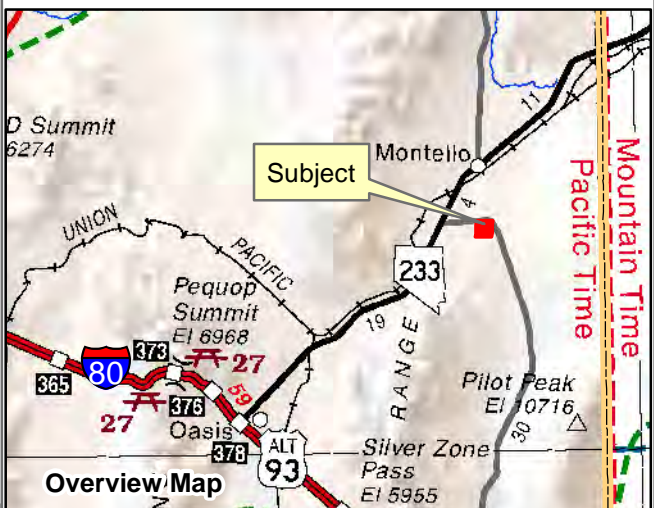

010-57C
Gamble District
Section 05 Township 38N Range 69E
of the Mount Diablo Meridian, Nevada

- Legend**
- Subject Parcel
 - Parcel
 - Section
 - Township/Range
 - Public Land

Reference Documents:
 764709

This map does NOT represent a survey. It is compiled from official records, including surveys and deeds. Recorded documents should be used for detailed legal information. Unless approved by Elko County Assessor, other uses are forbidden.

FOR ASSESSMENT USE ONLY

Background image - 2019 NAIP flyover downloaded from the W. M. Keck Earth Sciences & Mining Research Information Center.
 Product of GIS
 Last Update 10/05/2020 JLS