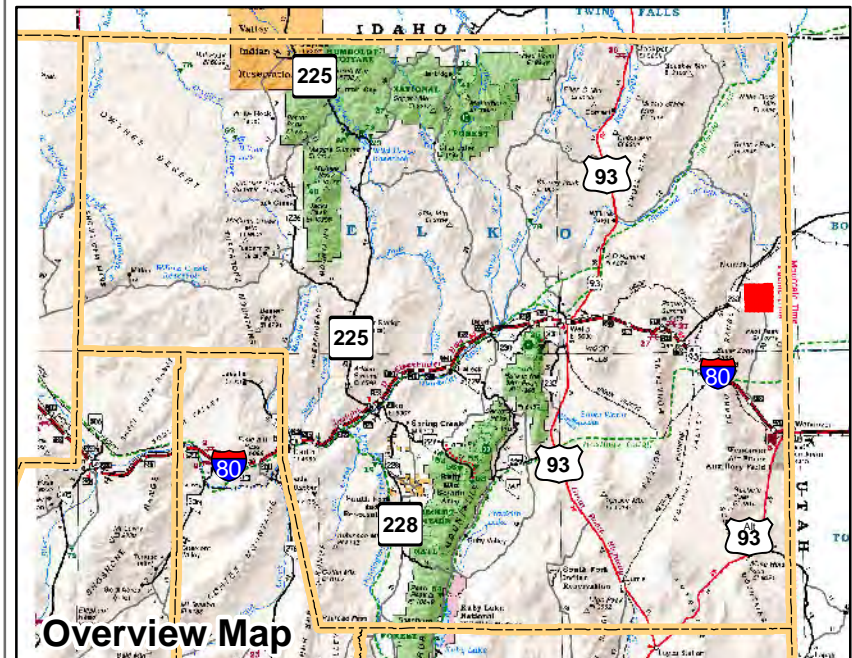

010-570
Township 38N Range 69E
of the Mount Diablo Meridian, Nevada

- Legend**
- Subject Parcel
 - Parcel
 - Public Land
 - Lot
 - Section
 - Township/Range
 - County Line

This map does NOT represent a survey. It is compiled from official records, including surveys and deeds. Recorded documents should be used for detailed legal information. Unless approved by Elko County Assessor, other uses are forbidden.