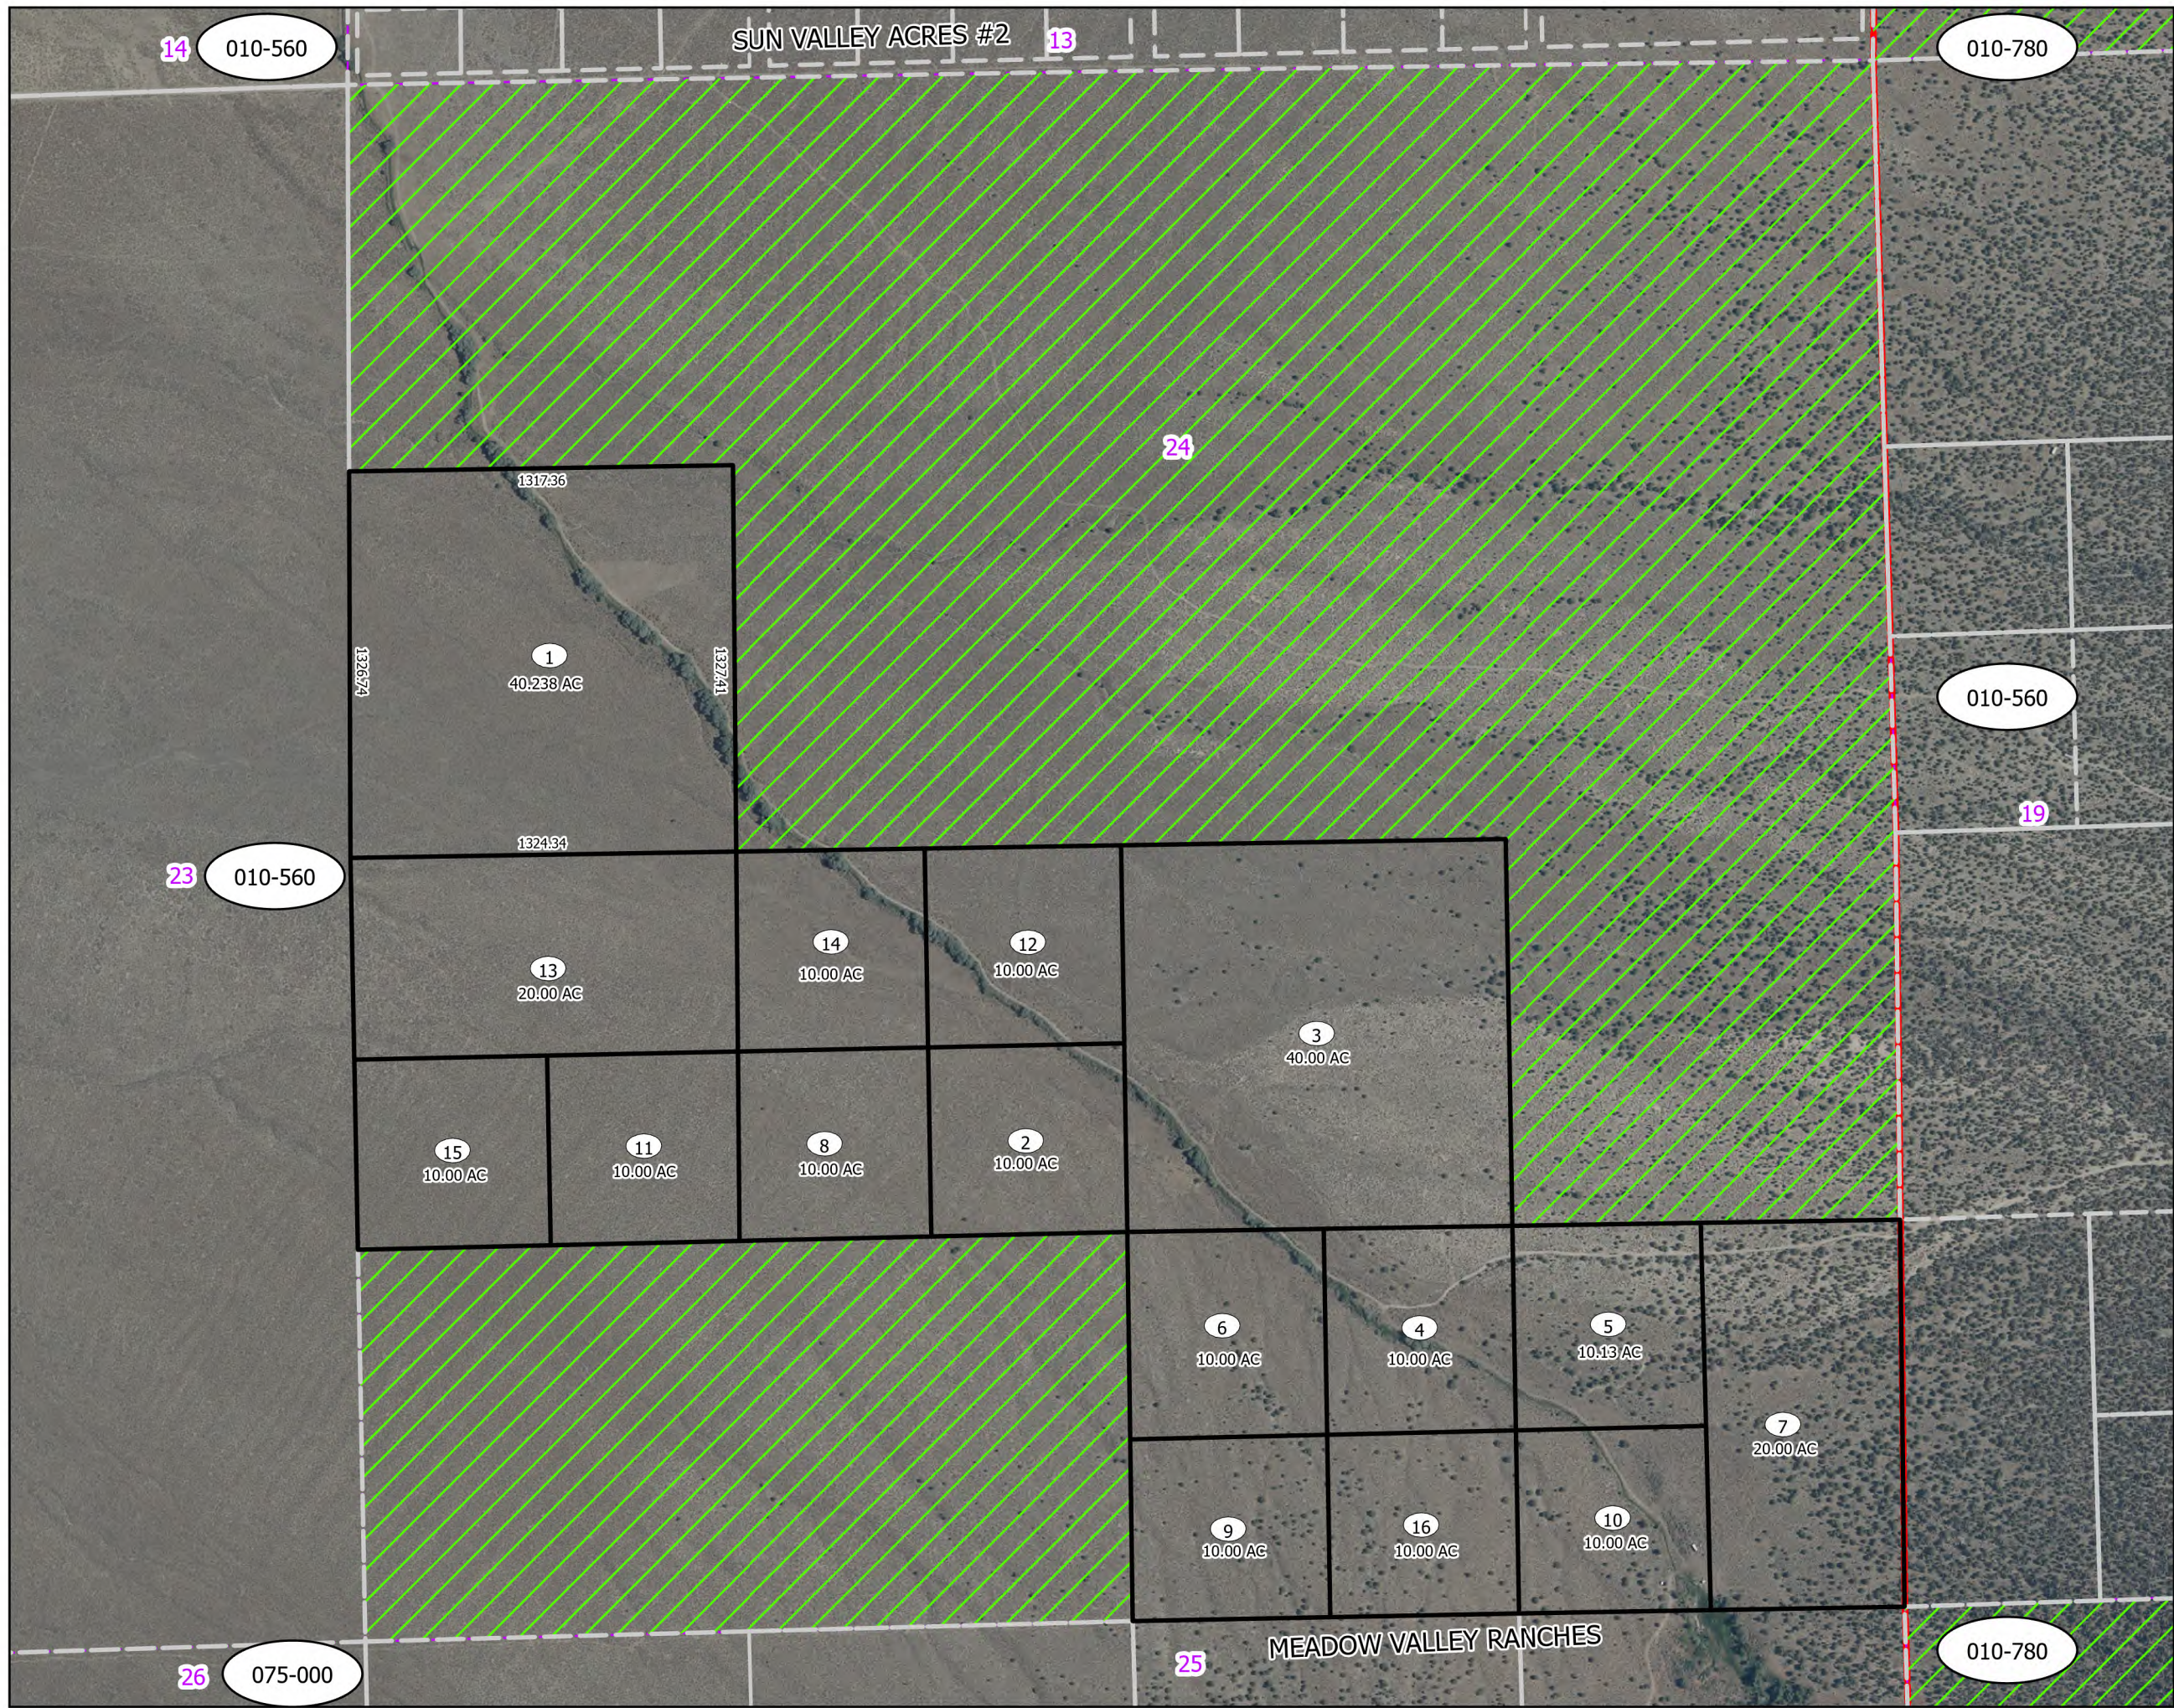

010-56I Gamble District

Section 24 Township 37N Range 69E
of the Mount Diablo Meridian, Nevada

Legend

- Subject Parcel
- Parcel
- Public Land
- Section
- Township/Range

Reference Documents:
738127, 831643

This map does NOT represent a survey. It is compiled from official records, including surveys and deeds. Recorded documents should be used for detailed legal information. Unless approved by Elko County Assessor, other uses are forbidden.

FOR ASSESSMENT USE ONLY

Background image - 2022 NAIP Downloaded from USDA

Product of GIS
Last Update 1/17/2024 APM

131736			
1			
40.238 AC			
132434			
13		14	
20.00 AC		10.00 AC	
15		12	
10.00 AC		10.00 AC	
11		3	
10.00 AC		40.00 AC	
8		2	
10.00 AC		10.00 AC	
6		4	
10.00 AC		10.00 AC	
9		5	
10.00 AC		10.13 AC	
16		7	
10.00 AC		20.00 AC	
10			
10.00 AC			