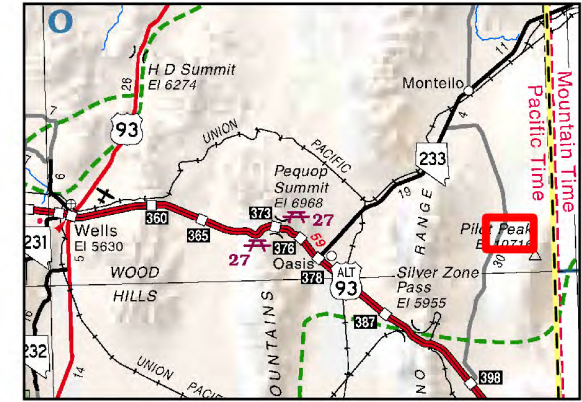

010-56I Gamble District

Section 24 Township 37N Range 69E
of the Mount Diablo Meridian, Nevada

Legend

- Subject Parcel
- Parcel
- Public Land
- Section
- Township/Range

Reference Documents:
738127, 831643

This map does NOT represent a survey. It is compiled from official records, including surveys and deeds. Recorded documents should be used for detailed legal information. Unless approved by Elko County Assessor, other uses are forbidden.