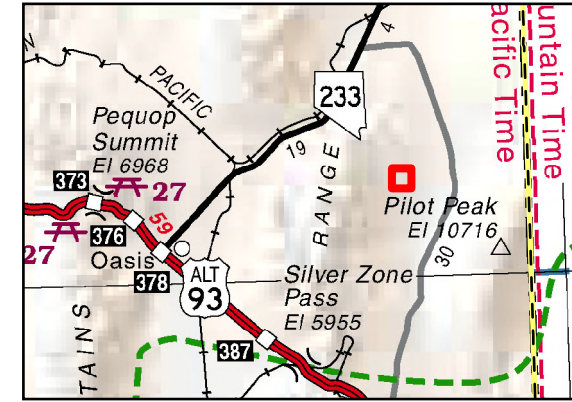

010-56H Gamble District

Section 17 Township 37N Range 69E
of the Mount Diablo Meridian, Nevada

Legend

- Easement
- Railroad
- Parcel
- Road
- Public Land
- Section

Reference Documents:
862831

This map does NOT represent a survey. It is compiled from official records, including surveys and deeds. Recorded documents should be used for detailed legal information. Unless approved by Elko County Assessor, other uses are forbidden.