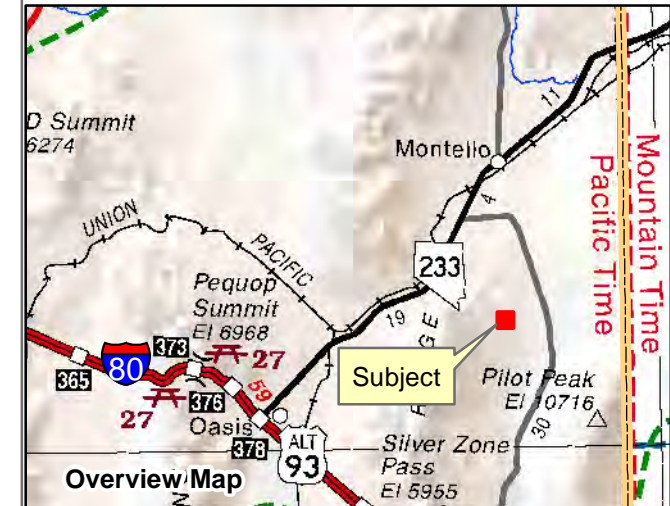

010-56C
Gamble District
Section 5 Township 37N Range 69E
of the Mount Diablo Meridian, Nevada

Legend

- Subject Parcel
- Parcel
- Public Land
- Section
- Township/Range

Reference Documents:
 ROS# 768412

This map does NOT represent a survey. It is compiled from official records, including surveys and deeds. Recorded documents should be used for detailed legal information. Unless approved by Elko County Assessor, other uses are forbidden.

FOR ASSESSMENT USE ONLY

Background image - 2010 NAIP flyover downloaded from the W. M. Keck Earth Sciences & Mining Research Information Center.
 Product of GIS
 Last Update 05/18/2020 JLS