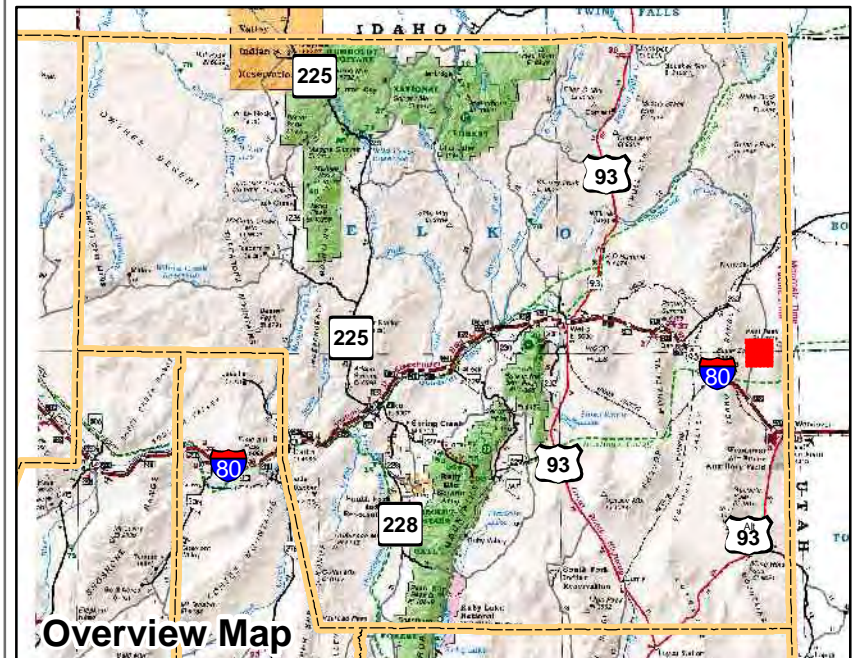

010-550
Township 36N Range 69E
of the Mount Diablo Meridian, Nevada

- Legend**
- Subject Parcel
 - Parcel
 - Public Land
 - Lot
 - Section
 - Township/Range
 - County Line

This map does NOT represent a survey. It is compiled from official records, including surveys and deeds. Recorded documents should be used for detailed legal information. Unless approved by Elko County Assessor, other uses are forbidden.