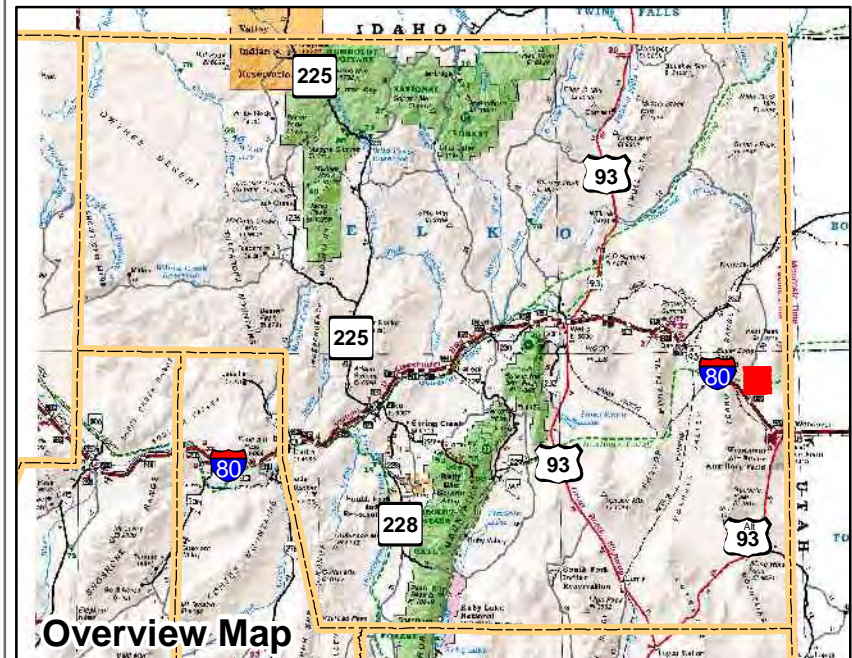

010-540
Township 35N Range 69E
of the Mount Diablo Meridian, Nevada

Legend

- Subject Parcel
- Parcel
- Public Land
- Lot
- Section
- Township/Range
- County Line

This map does NOT represent a survey. It is compiled from official records, including surveys and deeds. Recorded documents should be used for detailed legal information. Unless approved by Elko County Assessor, other uses are forbidden.