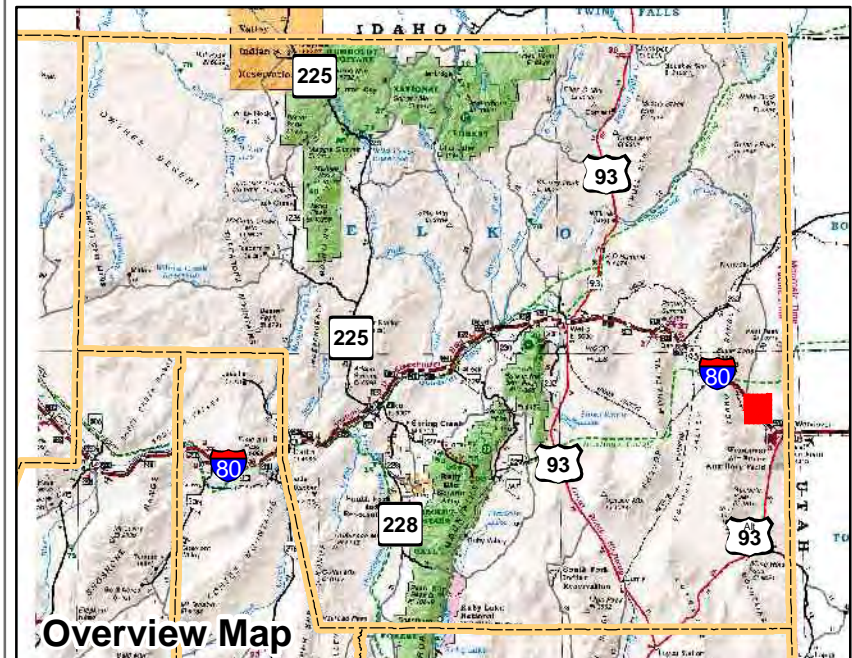

010-530
Township 34N Range 69E
of the Mount Diablo Meridian, Nevada

Overview Map

Legend

- Subject Parcel
- Parcel
- Public Land
- Lot
- Section
- Township/Range
- County Line
- Railroad

This map does NOT represent a survey. It is compiled from official records, including surveys and deeds. Recorded documents should be used for detailed legal information. Unless approved by Elko County Assessor, other uses are forbidden.