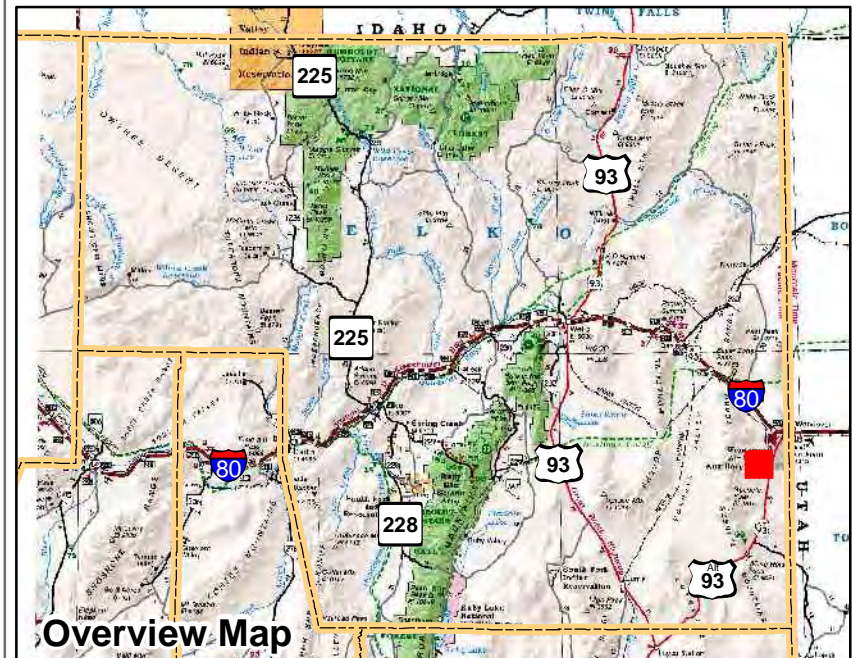

010-510
Township 32N Range 69E
of the Mount Diablo Meridian, Nevada

- Legend**
- Subject Parcel
 - Parcel
 - Public Land
 - Lot
 - Section
 - Township/Range
 - County Line

This map does NOT represent a survey. It is compiled from official records, including surveys and deeds. Recorded documents should be used for detailed legal information. Unless approved by Elko County Assessor, other uses are forbidden.