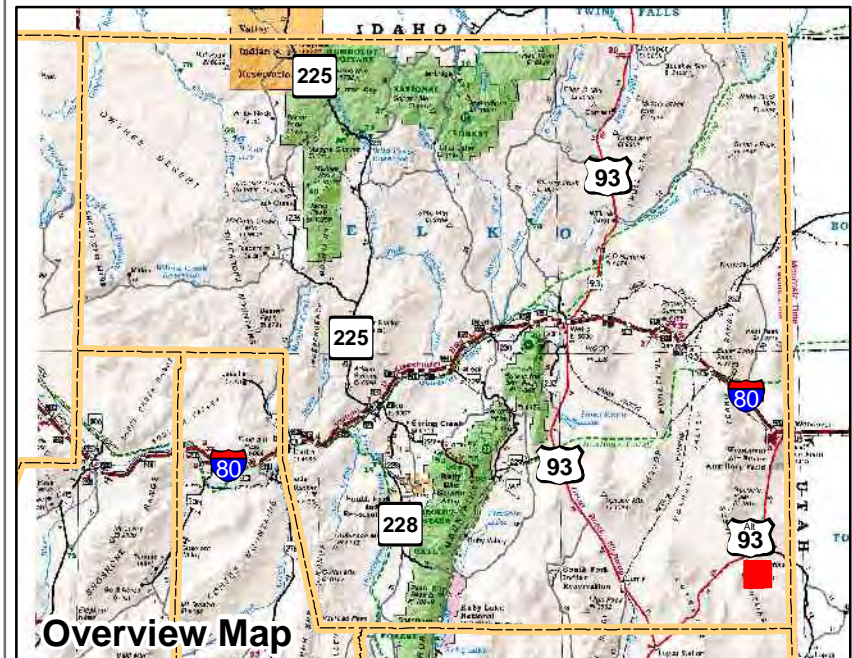

010-470
Township 28N Range 69E
of the Mount Diablo Meridian, Nevada

- Legend**
- Subject Parcel
 - Parcel
 - Public Land
 - Lot
 - Section
 - Township/Range
 - County Line

This map does NOT represent a survey. It is compiled from official records, including surveys and deeds. Recorded documents should be used for detailed legal information. Unless approved by Elko County Assessor, other uses are forbidden.