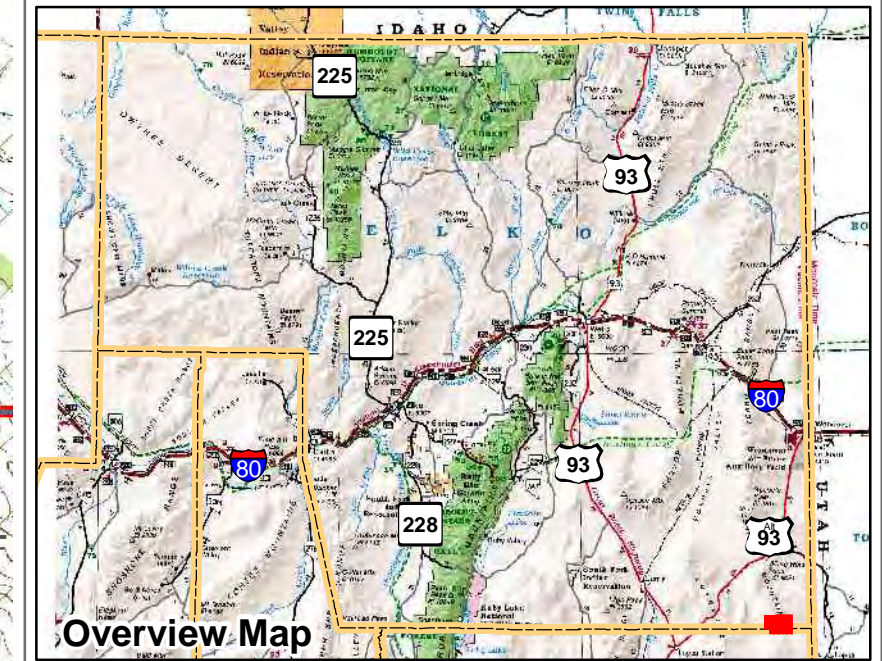

010-450
Township 26N Range 69E
of the Mount Diablo Meridian, Nevada

Legend

- Subject Parcel
- Parcel
- Public Land
- Lot
- Section
- Township/Range
- County Line

This map does NOT represent a survey. It is compiled from official records, including surveys and deeds. Recorded documents should be used for detailed legal information. Unless approved by Elko County Assessor, other uses are forbidden.