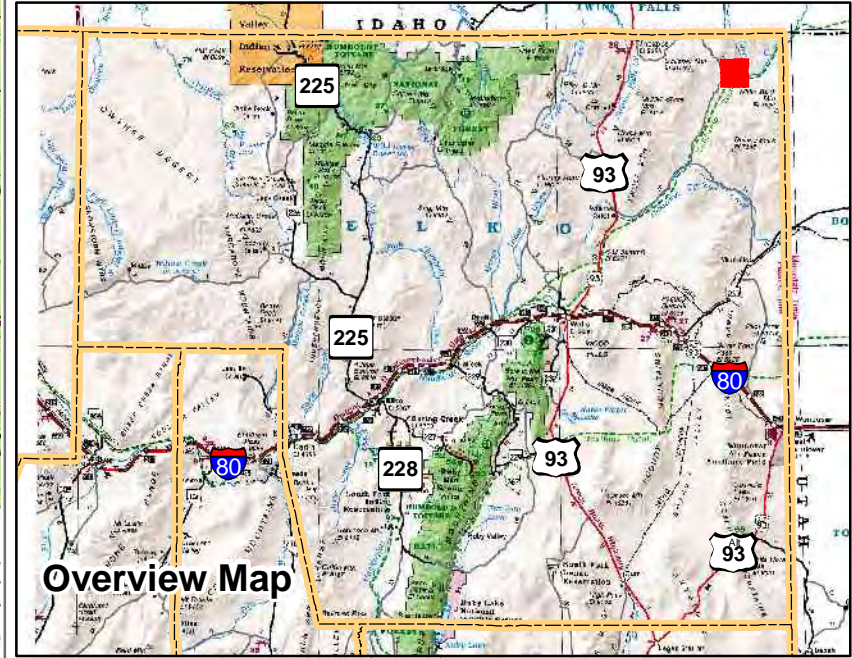

010-430
Township 46N Range 68E
of the Mount Diablo Meridian, Nevada

- Legend**
- Subject Parcel
 - Parcel
 - Public Land
 - Lot
 - Section
 - Township/Range
 - County Line

This map does NOT represent a survey. It is compiled from official records, including surveys and deeds. Recorded documents should be used for detailed legal information. Unless approved by Elko County Assessor, other uses are forbidden.