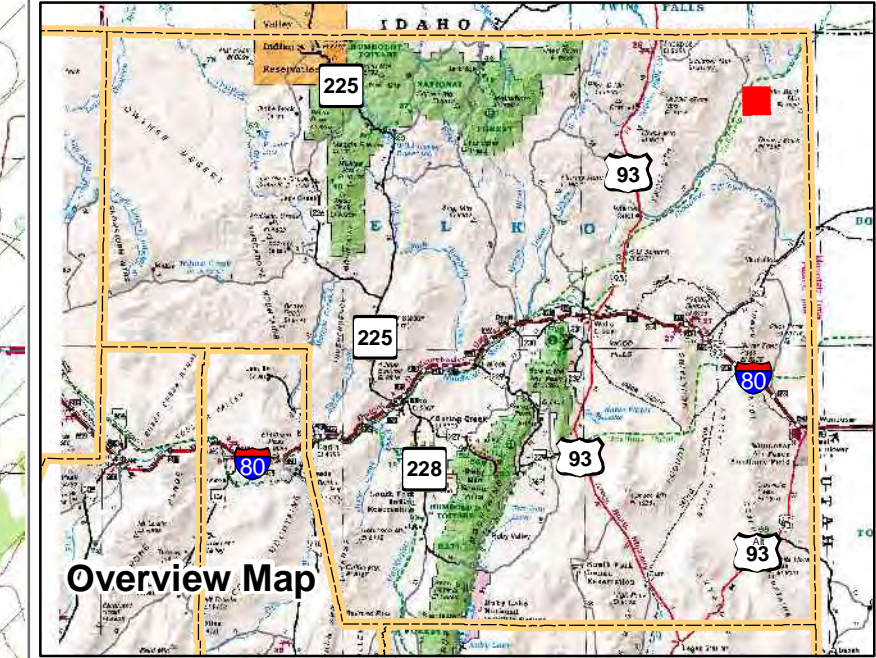

010-420
Township 45N Range 68E
of the Mount Diablo Meridian, Nevada

Overview Map

- Legend**
- Subject Parcel
 - Parcel
 - Public Land
 - Lot
 - Section
 - Township/Range
 - County Line

This map does NOT represent a survey. It is compiled from official records, including surveys and deeds. Recorded documents should be used for detailed legal information. Unless approved by Elko County Assessor, other uses are forbidden.