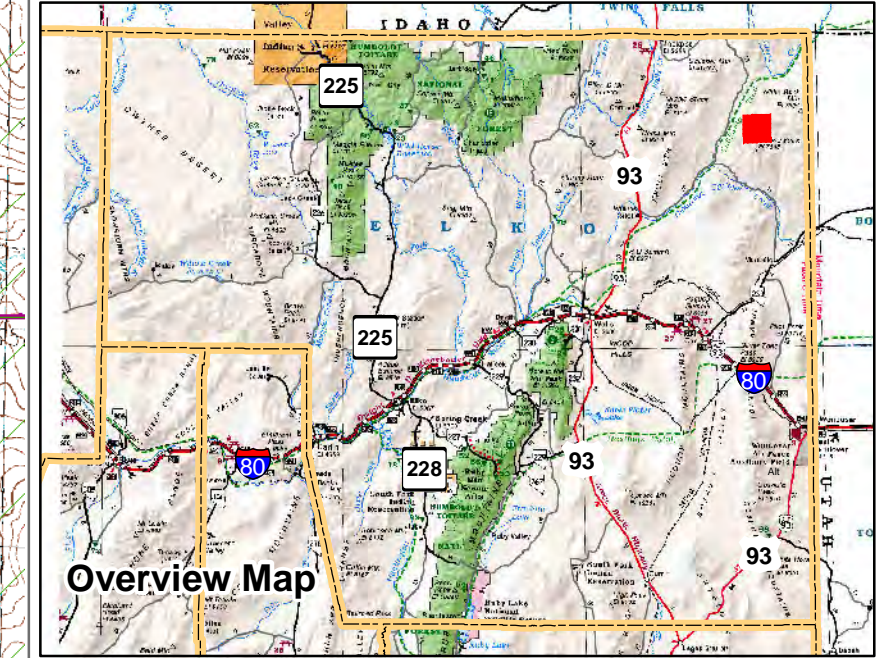

010-410
Township 44N Range 68E
of the Mount Diablo Meridian, Nevada

- Legend**
- Subject Parcel
 - Parcel
 - Public Land
 - Lot
 - Section
 - Township/Range
 - County Line

This map does NOT represent a survey. It is compiled from official records, including surveys and deeds. Recorded documents should be used for detailed legal information. Unless approved by Elko County Assessor, other uses are forbidden.