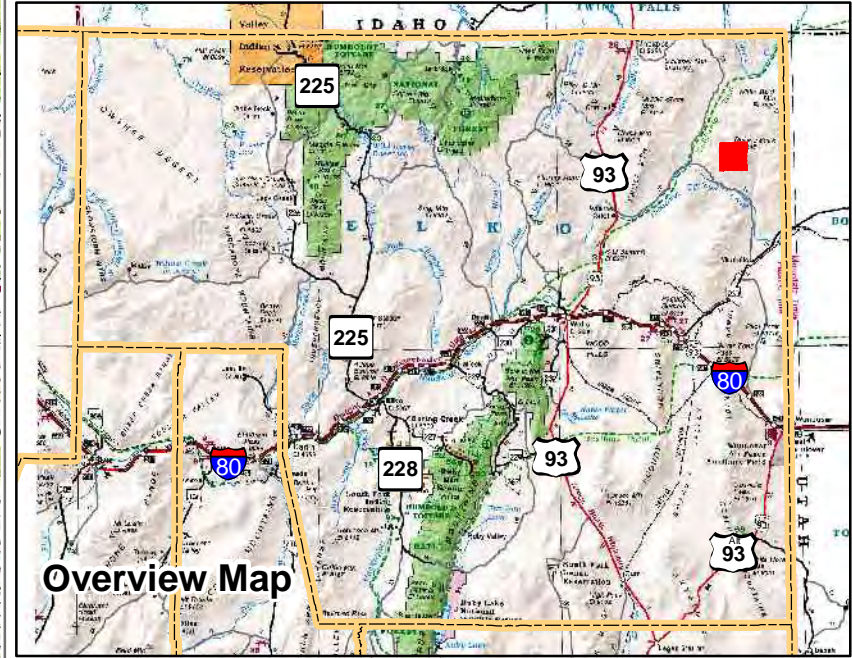

010-400
Township 43N Range 68E
of the Mount Diablo Meridian, Nevada

- Legend**
- Subject Parcel
 - Parcel
 - Public Land
 - Lot
 - Section
 - Township/Range
 - County Line

This map does NOT represent a survey. It is compiled from official records, including surveys and deeds. Recorded documents should be used for detailed legal information. Unless approved by Elko County Assessor, other uses are forbidden.