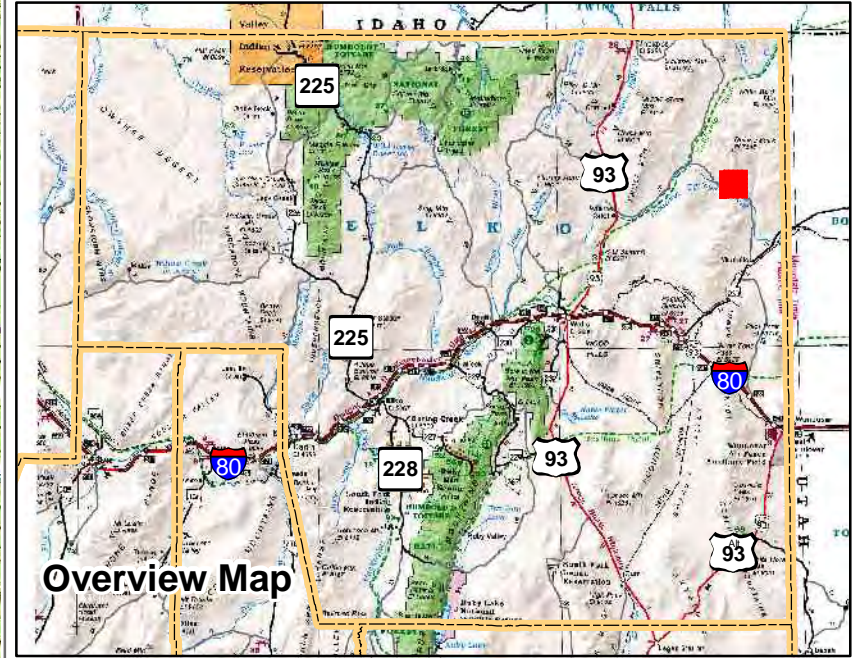

010-390
Township 42N Range 68E
of the Mount Diablo Meridian, Nevada

- Legend**
- Subject Parcel
 - Parcel
 - Public Land
 - Lot
 - Section
 - Township/Range
 - County Line

This map does NOT represent a survey. It is compiled from official records, including surveys and deeds. Recorded documents should be used for detailed legal information. Unless approved by Elko County Assessor, other uses are forbidden.