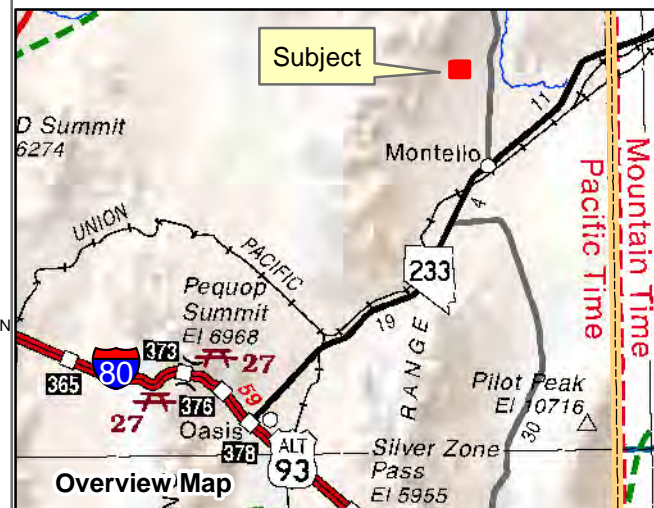

010-37A
Gamble District
Section 13 Township 40N Range 68E
of the Mount Diablo Meridian, Nevada

- Legend**
- Subject Parcel
 - Public Land
 - Section
 - Township/Range

Reference Documents:

This map does NOT represent a survey. It is compiled from official records, including surveys and deeds. Recorded documents should be used for detailed legal information. Unless approved by Elko County Assessor, other uses are forbidden.

FOR ASSESSMENT USE ONLY

Background image - 2006 NAIP flyover downloaded from the W. M. Keck Earth Sciences & Mining Research Information Center.
 Product of GIS
 Last Update 10/19/2010 JLS