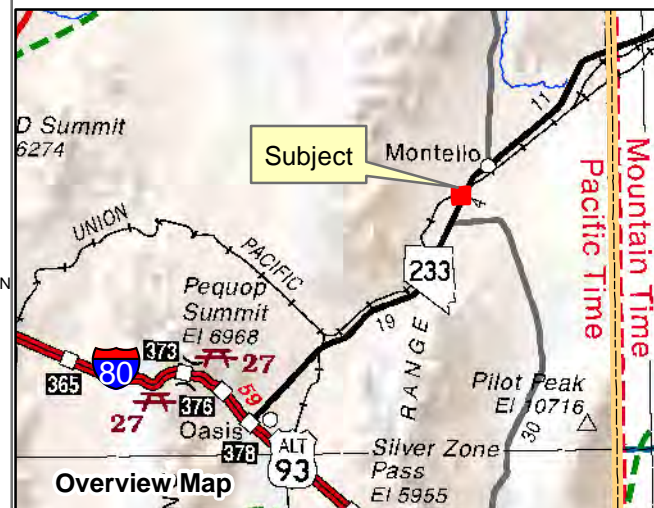

010-36J
Gamble District
Section 25 Township 39N Range 68E
of the Mount Diablo Meridian, Nevada

- Legend**
- Subject Parcel
 - Public Land
 - Section
 - Township/Range

Reference Documents:

This map does NOT represent a survey. It is compiled from official records, including surveys and deeds. Recorded documents should be used for detailed legal information. Unless approved by Elko County Assessor, other uses are forbidden.

FOR ASSESSMENT USE ONLY

Background image - 2013 NAIP flyover downloaded from the W. M. Keck Earth Sciences & Mining Research Information Center.
 Product of GIS
 Last Update 08/21/2017 JLS