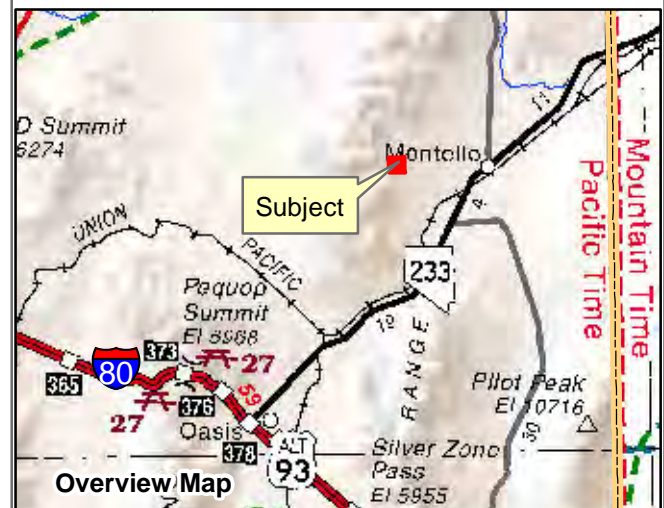

010-36H
Gamble District
Section 17 Township 39N Range 68E
of the Mount Diablo Meridian, Nevada

- Legend**
- Subject Parcel
 - Public Land
 - Road
 - Section
 - Township/Range

Reference Documents:

This map does NOT represent a survey. It is compiled from official records, including surveys and deeds. Recorded documents should be used for detailed legal information. Unless approved by Elko County Assessor, other uses are forbidden.

FOR ASSESSMENT USE ONLY

Background image - 2013 NAIP flyover downloaded from the W. M. Keck Earth Sciences & Mining Research Information Center.
 Product of GIS
 Last Update 10/16/2017 JLS