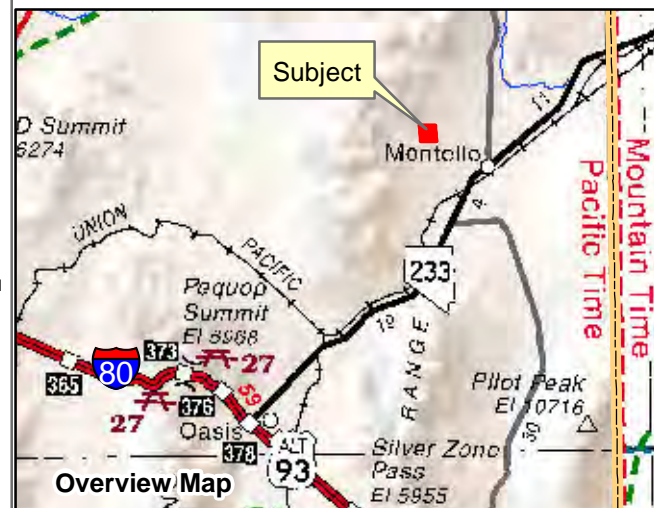

010-36B
Gamble District
Section 3 Township 39N Range 68E
of the Mount Diablo Meridian, Nevada

- Legend**
- Subject Parcel
 - Public Land
 - Section
 - Township/Range

Reference Documents:
 Maps: 736987, 737318

This map does NOT represent a survey. It is compiled from official records, including surveys and deeds. Recorded documents should be used for detailed legal information. Unless approved by Elko County Assessor, other uses are forbidden.