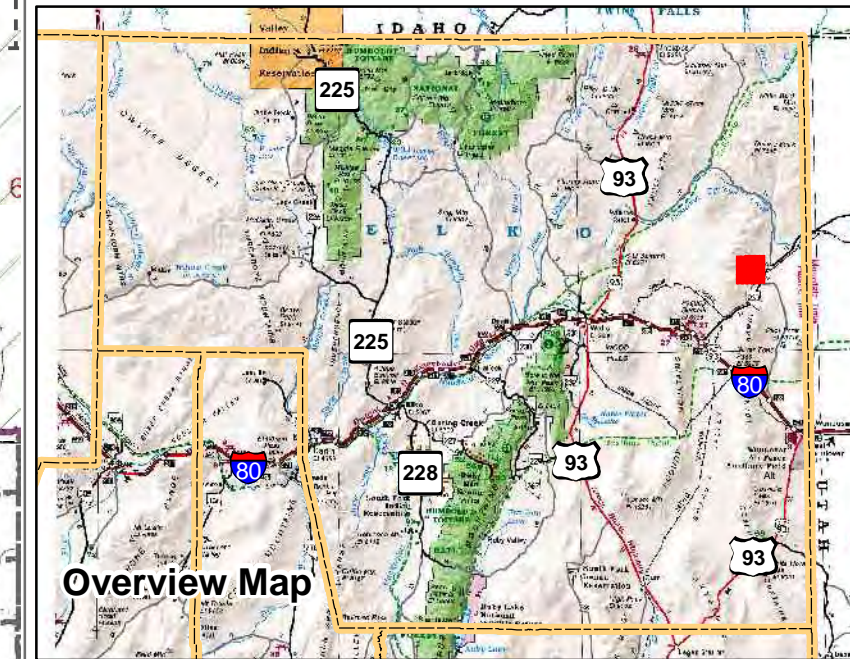

010-360
Township 39N Range 68E
of the Mount Diablo Meridian, Nevada

Legend

- Subject Parcel
- Parcel
- Public Land
- Lot
- Section
- Township/Range
- County Line
- Railroad

This map does NOT represent a survey. It is compiled from official records, including surveys and deeds. Recorded documents should be used for detailed legal information. Unless approved by Elko County Assessor, other uses are forbidden.