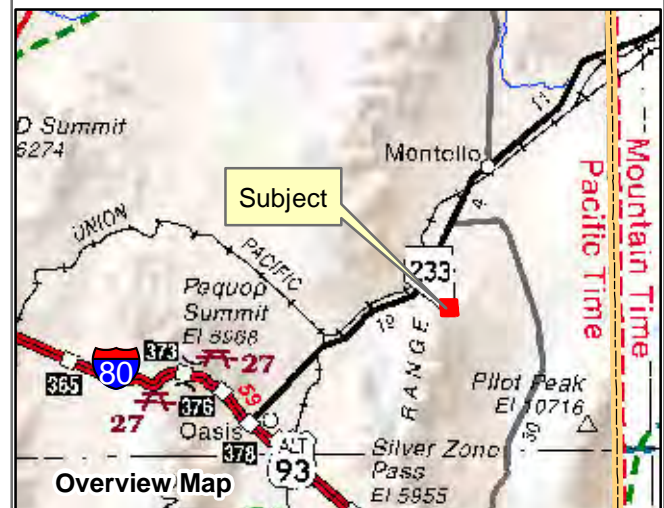

010-35P
Gamble District
Section 35 Township 38N Range 68E
of the Mount Diablo Meridian, Nevada

- Legend**
- Subject Parcel
 - Public Land
 - Road
 - Section
 - Township/Range

Reference Documents:

This map does NOT represent a survey. It is compiled from official records, including surveys and deeds. Recorded documents should be used for detailed legal information. Unless approved by Elko County Assessor, other uses are forbidden.

FOR ASSESSMENT USE ONLY

Background image - 2013 NAIP flyover downloaded from the W. M. Keck Earth Sciences & Mining Research Information Center.
 Product of GIS
 Last Update 11/13/2017 JLS